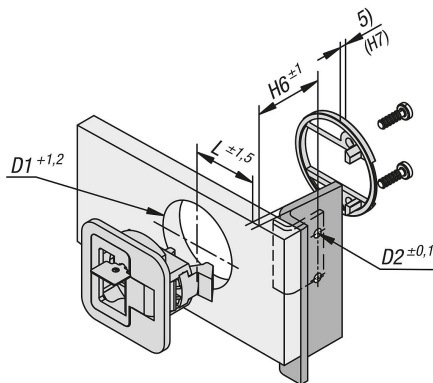

Snap locks, plastic with fold-down grip

Item description/product images

Description

Material:
PC/ABS.

Version:
Housing black, white or beige.
Grip black, chromed, white or beige.

Note:
The fold-down grips enable these snap locks to be installed flush into doors, hatches or panels.
Available in different sizes for different door leaf thicknesses. Additional security with lockable variants.
The spring-loaded grip prevents rattling.

Flammability (plastic version): listed UL94-HB.
Max. torque to tighten the screws: 2 Nm.

Form A: lockable
Form B: not lockable

Type of operation:

When the grip is pulled, the latch retracts and the door can be opened. The door latches automatically when pushed shut. The latch can also be actuated from the rear.

Application:

- Automobile industry
- Medical technology
- Machine construction
- Boat and ship building
- Aviation and aerospace
- Furniture industry

Assembly:

1. Produce a mounting cutout as shown in the drawing.
2. Attach the catch plate.
3. Secure from the rear using the mounting parts supplied.

Supplied with:

Mounting bracket with M5 screws and catch plate.
The lockable snap locks are each supplied with 2 keys.
M5 screws for the catch plate are not supplied.

Drawing reference:

- 1) Door leaf
- 2) Frame
- 3) Grip
- 4) Catch plate
- 5) Mounting bracket thickness (see Table H7)
- 6) Mounting cutout