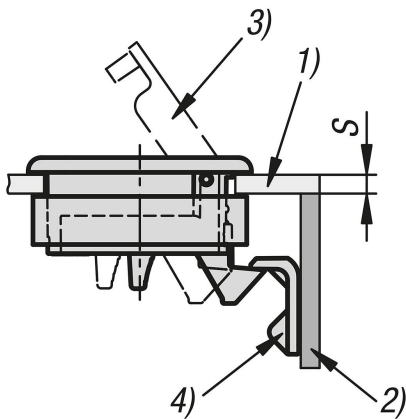

Snap locks, plastic with fold-down grip

Item description/product images

Description

Material:
PC/ABS.

Version:
Housing black, white or beige.
Grip black, chromed, white or beige.

Note:
The fold-down grips enable these snap locks to be installed flush into doors, hatches or panels.
Available in different sizes for different door leaf thicknesses. Additional security with lockable variants.
The spring-loaded grip prevents rattling.

Flammability (plastic version): listed UL94-HB.
Max. torque to tighten the screws: 2 Nm.

Form A: lockable
Form B: not lockable

Type of operation:

When the grip is pulled, the latch retracts and the door can be opened. The door latches automatically when pushed shut. The latch can also be actuated from the rear.

Application:

- Automobile industry
- Medical technology
- Machine construction
- Boat and ship building
- Aviation and aerospace
- Furniture industry

Assembly:

1. Produce a mounting cutout as shown in the drawing.
2. Attach the catch plate.
3. Secure from the rear using the mounting parts supplied.

Supplied with:

Mounting bracket with M5 screws and catch plate.
The lockable snap locks are each supplied with 2 keys.
M5 screws for the catch plate are not supplied.

Drawing reference:

- 1) Door leaf
- 2) Frame
- 3) Grip
- 4) Catch plate
- 5) Mounting bracket thickness (see Table H7)
- 6) Mounting cutout