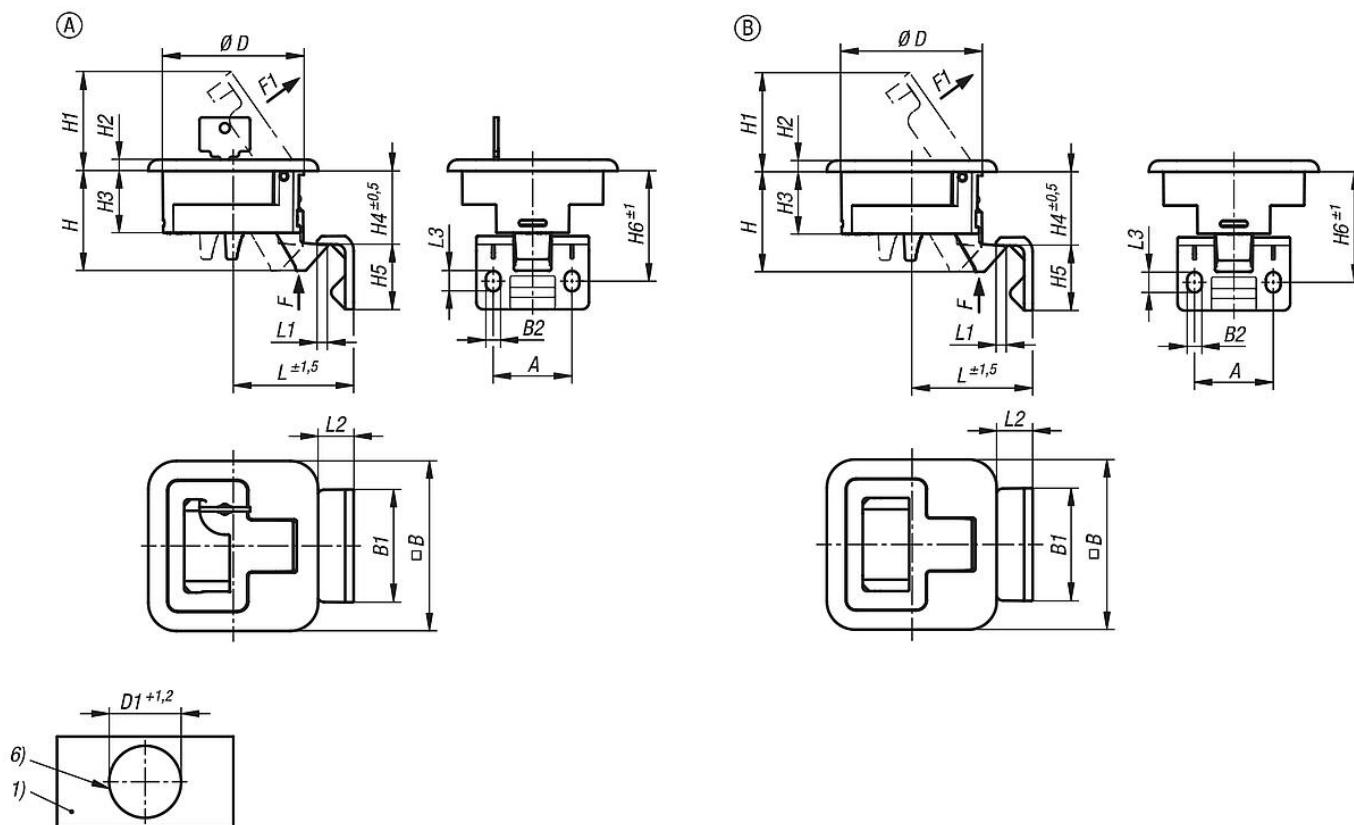

Snap locks, plastic with fold-down grip

Drawings

Overview of items

Snap locks, plastic with fold-down grip

Order No.	Form	Form definition	Main colour	Component colour	A	B	B1	B2	D	D1	D2	H	H1	H2
K1651.2102356000	A	lockable	black	black	28	60	40	5,2	50	50	5,5	35,41	35	4
K1651.2107356000	A	lockable	black	black	28	60	40	5,2	50	50	5,5	35,41	35	4
K1651.2112356000	A	lockable	black	black	28	60	40	5,2	50	50	5,5	35,41	35	4
K1651.2117356000	A	lockable	black	black	28	60	40	5,2	50	50	5,5	35,41	35	4
K1651.2102356022	A	lockable	white	white	28	60	40	5,2	50	50	5,5	35,41	35	4
K1651.2107356022	A	lockable	white	white	28	60	40	5,2	50	50	5,5	35,41	35	4
K1651.2112356022	A	lockable	white	white	28	60	40	5,2	50	50	5,5	35,41	35	4
K1651.2117356022	A	lockable	white	white	28	60	40	5,2	50	50	5,5	35,41	35	4
K1651.2102356033	A	lockable	beige	beige	28	60	40	5,2	50	50	5,5	35,41	35	4
K1651.2107356033	A	lockable	beige	beige	28	60	40	5,2	50	50	5,5	35,41	35	4
K1651.2112356033	A	lockable	beige	beige	28	60	40	5,2	50	50	5,5	35,41	35	4
K1651.2117356033	A	lockable	beige	beige	28	60	40	5,2	50	50	5,5	35,41	35	4
K1651.2102356001	A	lockable	black	chromed	28	60	40	5,2	50	50	5,5	35,41	35	4
K1651.2107356001	A	lockable	black	chromed	28	60	40	5,2	50	50	5,5	35,41	35	4
K1651.2112356001	A	lockable	black	chromed	28	60	40	5,2	50	50	5,5	35,41	35	4
K1651.2117356001	A	lockable	black	chromed	28	60	40	5,2	50	50	5,5	35,41	35	4
K1651.2002356000	B	not lockable	black	black	28	60	40	5,2	50	50	5,5	35,5	35	4
K1651.2007356000	B	not lockable	black	black	28	60	40	5,2	50	50	5,5	35,5	35	4
K1651.2012356000	B	not lockable	black	black	28	60	40	5,2	50	50	5,5	35,5	35	4
K1651.2017356000	B	not lockable	black	black	28	60	40	5,2	50	50	5,5	35,5	35	4
K1651.2002356022	B	not lockable	white	white	28	60	40	5,2	50	50	5,5	35,5	35	4
K1651.2007356022	B	not lockable	white	white	28	60	40	5,2	50	50	5,5	35,5	35	4
K1651.2012356022	B	not lockable	white	white	28	60	40	5,2	50	50	5,5	35,5	35	4
K1651.2017356022	B	not lockable	white	white	28	60	40	5,2	50	50	5,5	35,5	35	4
K1651.2002356033	B	not lockable	beige	beige	28	60	40	5,2	50	50	5,5	35,5	35	4
K1651.2007356033	B	not lockable	beige	beige	28	60	40	5,2	50	50	5,5	35,5	35	4