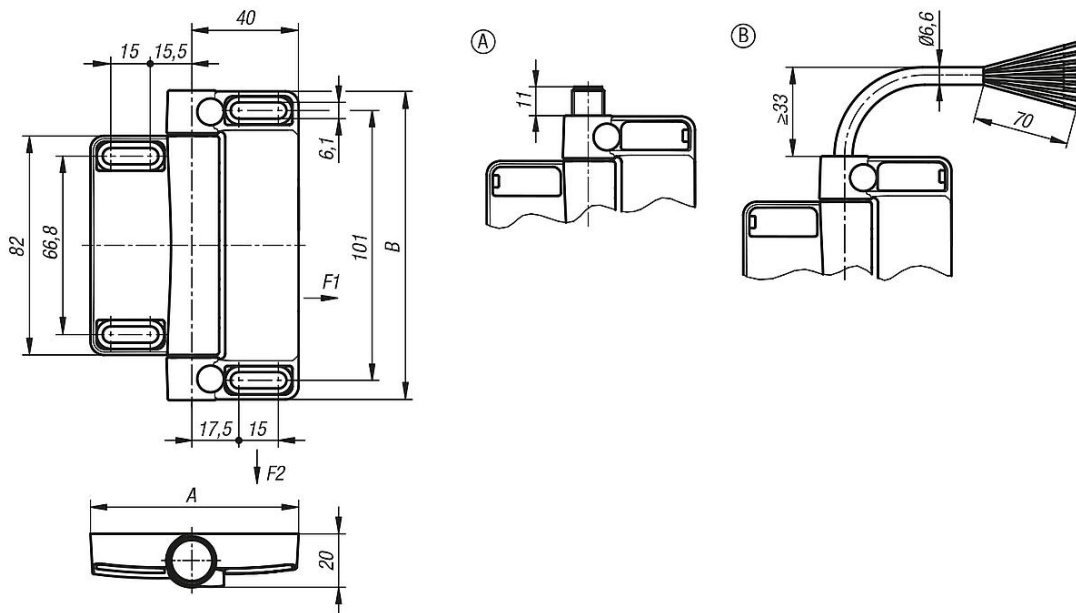

Security hinge switches

Drawings

Overview of items

Security hinge switches

Order No.	Item	Form	A	B	Default setting	Contacts	Connection type	Connection position	F1 max. kN	F2 max. kN
K1499.781161111	Security Hinge Switch	A	78	116	external mounting	1C / 20	connector	bottom	5	5
K1499.781161112	Security Hinge Switch	A	78	116	external mounting	1C / 20	connector	top	5	5
K1499.781162111	Security Hinge Switch	A	78	116	universal	1C / 20	connector	bottom	5	5
K1499.781162112	Security Hinge Switch	A	78	116	universal	1C / 20	connector	top	5	5
K1499.781161121	Security Hinge Switch	B	78	116	external mounting	1C / 20	cable	bottom	5	5
K1499.781161122	Security Hinge Switch	B	78	116	external mounting	1C / 20	cable	top	5	5
K1499.781162121	Security Hinge Switch	B	78	116	universal	1C / 20	cable	bottom	5	5
K1499.781162122	Security Hinge Switch	B	78	116	universal	1C / 20	cable	top	5	5
K1499.78116	Additional Hinge	-	78	116	-	-	-	-	5	5