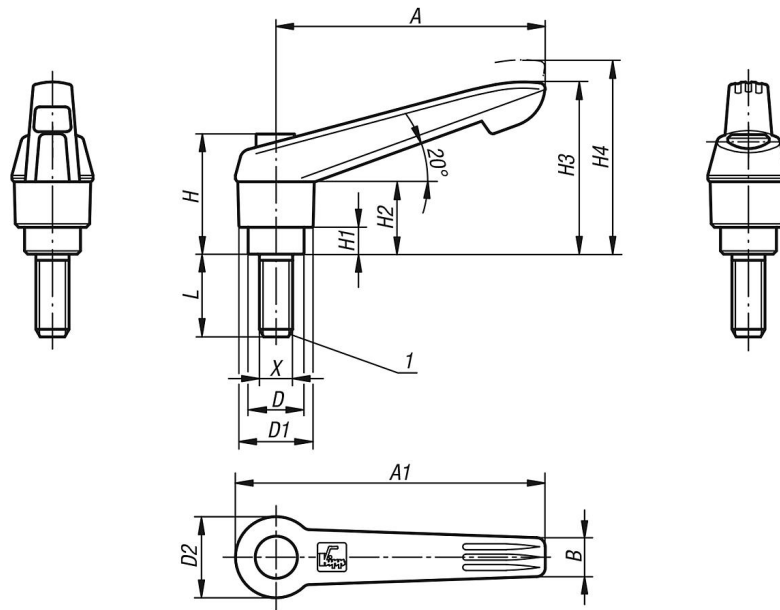

Clamping levers with push button external thread

Item description/product images

Description

Material:

Handle fibreglass reinforced plastic, toothed ring die-cast zinc.
Steel parts grade 5.8.
Push button plastic (POM).

Where $L \geq 60$ mm the thread length is 60 mm.

On request:

Other threads, screw lengths and special versions.
Dimension "H1" available in other lengths at extra charge.

Drawing reference:

1) flat point DIN 78

Clamping levers with push button external thread

Item description/product images

Drawings

Overview of items

Clamping levers with push button, external thread

Order No.	Main colour	Size	X	D	D1	D2	H	H1	H2	H3	H4	A	A1	B	No. of teeth	L
K0269.71105X10	black grey RAL 7021	1	M5	10	13	14,5	25,5	4	15	30	33,5	40	47	7,5	16	10
K0269.71105X15	black grey RAL 7021	1	M5	10	13	14,5	25,5	4	15	30	33,5	40	47	7,5	16	15
K0269.71105X20	black grey RAL 7021	1	M5	10	13	14,5	25,5	4	15	30	33,5	40	47	7,5	16	20
K0269.71105X25	black grey RAL 7021	1	M5	10	13	14,5	25,5	4	15	30	33,5	40	47	7,5	16	25
K0269.71105X30	black grey RAL 7021	1	M5	10	13	14,5	25,5	4	15	30	33,5	40	47	7,5	16	30
K0269.71105X35	black grey RAL 7021	1	M5	10	13	14,5	25,5	4	15	30	33,5	40	47	7,5	16	35
K0269.71105X40	black grey RAL 7021	1	M5	10	13	14,5	25,5	4	15	30	33,5	40	47	7,5	16	40