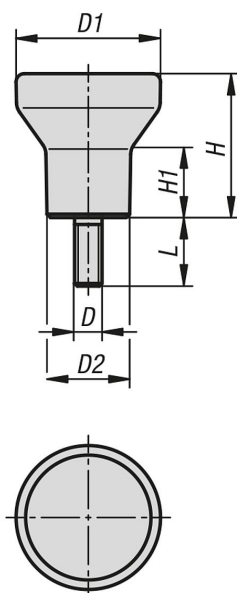

Mushroom knobs external thread

Item description/product images

Description

Material:

Thermoset PF 31.
Steel or stainless steel.

Version:

Thermoset black, high-gloss polished.
Trivalent blue passivated steel or bright stainless steel.

On request:

Other screw lengths.

Drawings

Overview of items

Mushroom knobs with external thread

Order No.	Component material	D	D1	D2	H	H1	L
K1287.104X10	steel	M4	21	12	21	10	10
K1287.105X10	steel	M5	21	12	21	10	10
K1287.206X10	steel	M6	25	14	25	12	10
K1287.308X15	steel	M8	33	18	33	16	15
K1287.1104X10	stainless steel	M4	21	12	21	10	10
K1287.1105X10	stainless steel	M5	21	12	21	10	10
K1287.1206X10	stainless steel	M6	25	14	25	12	10
K1287.1308X15	stainless steel	M8	33	18	33	16	15