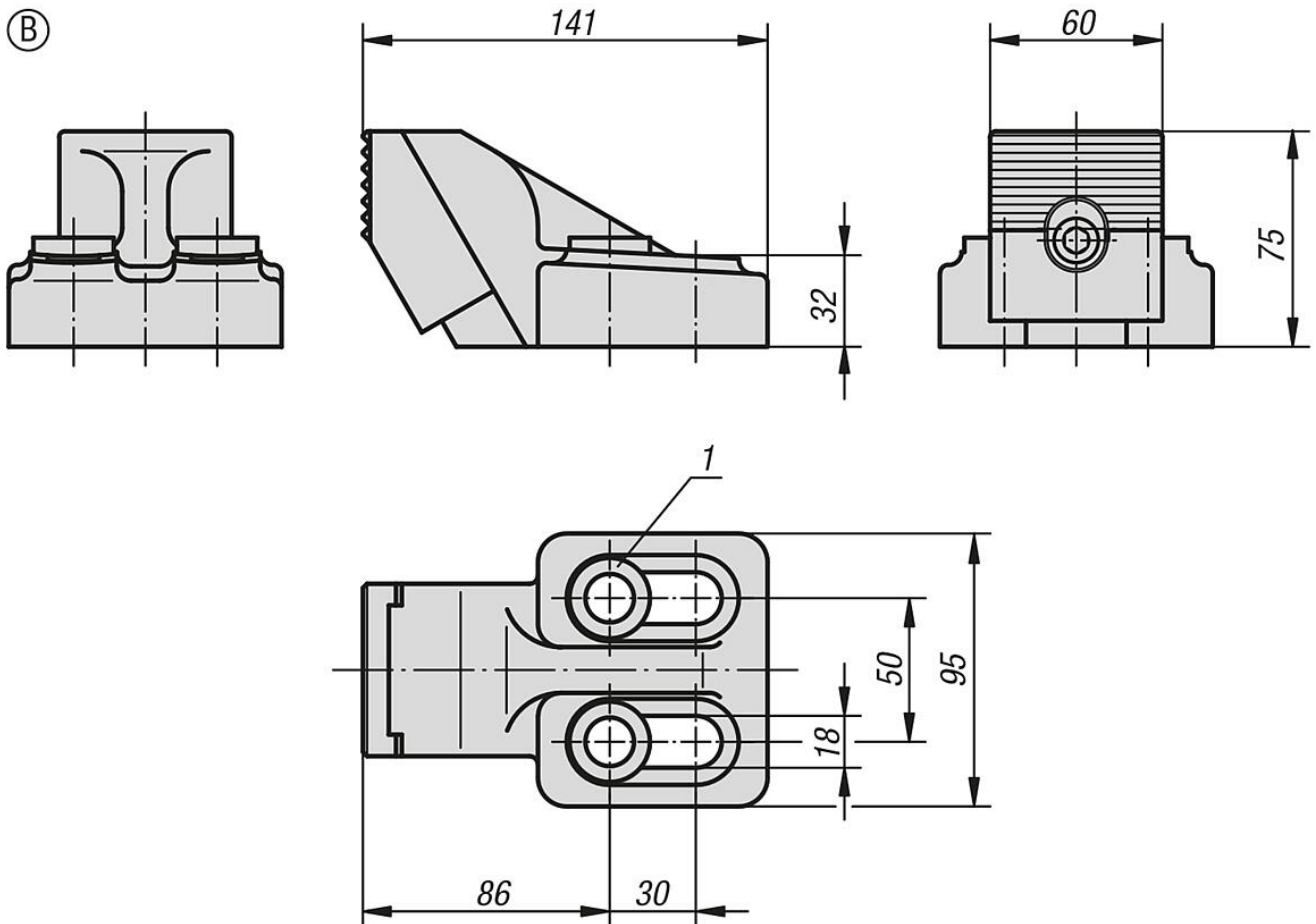

Side stops

Item description/product images

Description

Material:

Body ductile iron (SG iron).
Jaw hardened carbon steel.

Version:

Painted black.
Jaw bright.

Drawing reference:

- 1) spherical washer set for M12 and M16
- 2) workpiece

Drawings

Overview of items