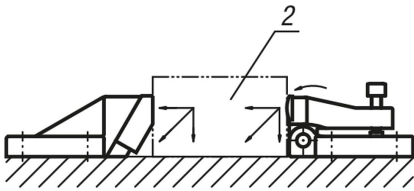

Side stops

Item description/product images

Description

Material:

Body ductile iron (SG iron).
Jaw hardened carbon steel.

Version:

Painted black.
Jaw bright.

Drawing reference:

- 1) spherical washer set for M12 and M16
- 2) workpiece

Drawings

Overview of items