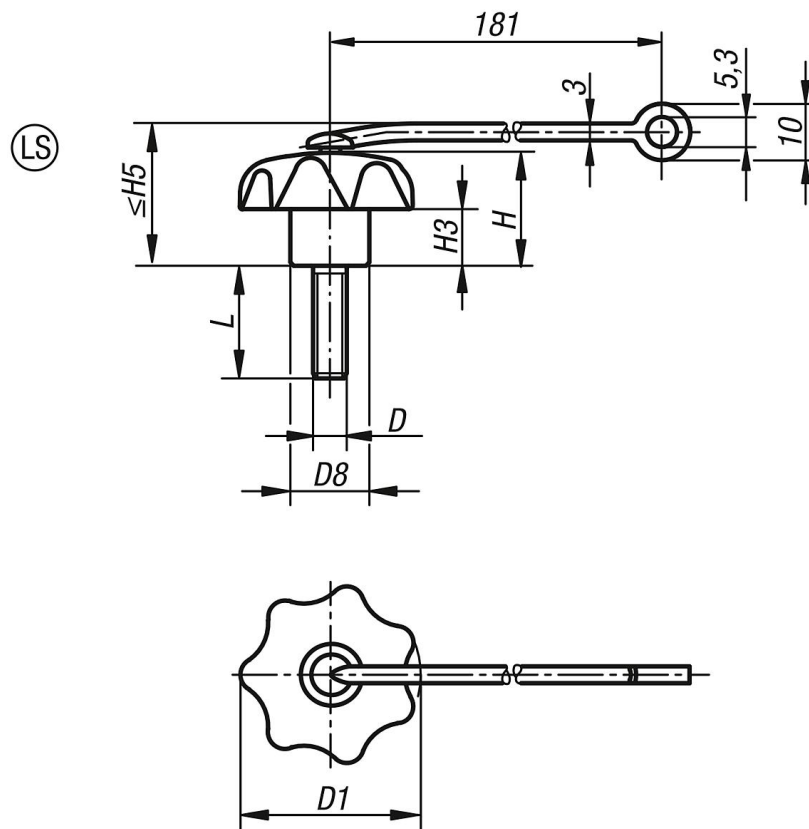

Star grips with safety cable similar to DIN 6336, external thread, Form LS

Drawings

Overview of items

Order No.	Form	Colour Cap	D	D1	D8	H	H3	H5 max.	L
K0155.705X10	LS	jet black	M5	25	12	16	8	22	10
K0155.7055X10	LS	light grey RAL 7035	M5	25	12	16	8	22	10
K0155.7056X10	LS	traffic red RAL 3020	M5	25	12	16	8	22	10
K0155.7057X10	LS	colza yellow RAL 1021	M5	25	12	16	8	22	10
K0155.705X15	LS	jet black	M5	25	12	16	8	22	15
K0155.7055X15	LS	light grey RAL 7035	M5	25	12	16	8	22	15
K0155.7056X15	LS	traffic red RAL 3020	M5	25	12	16	8	22	15
K0155.7057X15	LS	colza yellow RAL 1021	M5	25	12	16	8	22	15
K0155.705X20	LS	jet black	M5	25	12	16	8	22	20
K0155.7055X20	LS	light grey RAL 7035	M5	25	12	16	8	22	20
K0155.7056X20	LS	traffic red RAL 3020	M5	25	12	16	8	22	20
K0155.7057X20	LS	colza yellow RAL 1021	M5	25	12	16	8	22	20
K0155.705X25	LS	jet black	M5	25	12	16	8	22	25
K0155.7055X25	LS	light grey RAL 7035	M5	25	12	16	8	22	25
K0155.7056X25	LS	traffic red RAL 3020	M5	25	12	16	8	22	25
K0155.7057X25	LS	colza yellow RAL 1021	M5	25	12	16	8	22	25
K0155.705X30	LS	jet black	M5	25	12	16	8	22	30
K0155.7055X30	LS	light grey RAL 7035	M5	25	12	16	8	22	30
K0155.7056X30	LS	traffic red RAL 3020	M5	25	12	16	8	22	30
K0155.7057X30	LS	colza yellow RAL 1021	M5	25	12	16	8	22	30
K0155.705X35	LS	jet black	M5	25	12	16	8	22	35
K0155.7055X35	LS	light grey RAL 7035	M5	25	12	16	8	22	35
K0155.7056X35	LS	traffic red RAL 3020	M5	25	12	16	8	22	35
K0155.7057X35	LS	colza yellow RAL 1021	M5	25	12	16	8	22	35
K0155.705X40	LS	jet black	M5	25	12	16	8	22	40
K0155.7055X40	LS	light grey RAL 7035	M5	25	12	16	8	22	40
K0155.7056X40	LS	traffic red RAL 3020	M5	25	12	16	8	22	40
K0155.7057X40	LS	colza yellow RAL 1021	M5	25	12	16	8	22	40