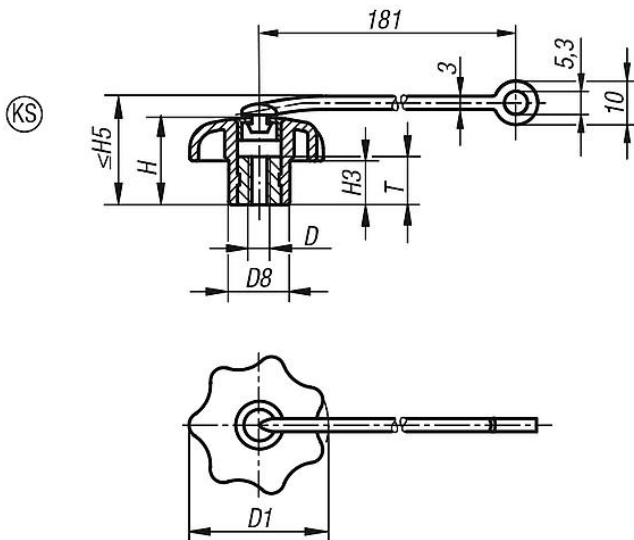

Star grips with safety cable similar to DIN 6336

Item description/product images

Description

Material:

Grip thermoplastic.
Bush and screw steel.
Safety cable elastic TPU.

Version:

Bush and screw trivalent blue passivated.

Note:

Δ Add the desired cap colour code here. No colour code is required for black caps.

Attach the safety cable to a base to make the star grip unlosable. The star grip cannot be moved far from the object to which it belongs, simplifying screwing and unscrewing of the grip and ensuring against loss.

Assembly:

Do not stretch the band during assembly.
Make sure that the anchor is not too far from where the star grip is to be used.

Accessory:

The safety cable is also available as an accessory, see K0743.04190.

Drawing reference:

Form KS: tapped bush, with cap
Form LS: external thread

Drawings