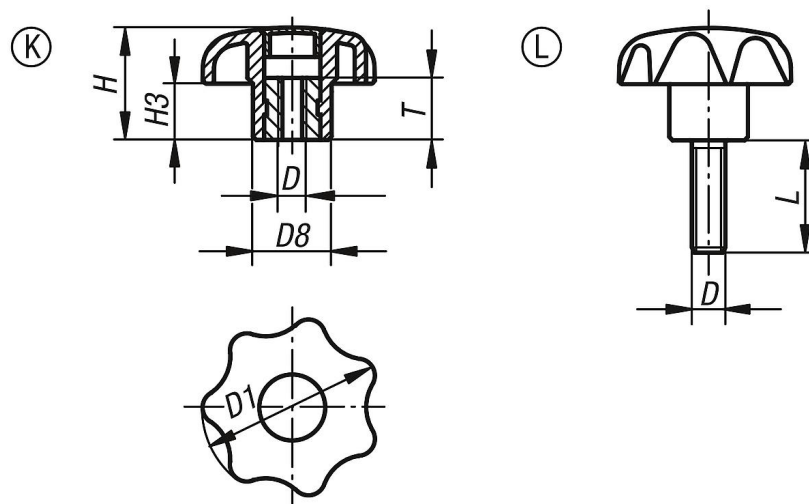

Star grips biopolymer similar to DIN 6336

Item description/product images

Description

Material:

Grip biopolymer.
Bush and screw steel.

Version:

Bush and screw trivalent blue passivated.
Natural beech with beech fibres or coloured black grey.

Drawings

Overview of items

Star grips biopolymer similar to DIN 6336, internal thread

Order No.	Form	Main colour	D	D1	D8	H	H3	L	T
K0155.102051143	K	natural beech	M5	32	14	20	10	-	10
K0155.10206143	K	natural beech	M6	32	14	20	10	-	10
K0155.10208143	K	natural beech	M8	40	18	25	13	-	14
K0155.102081143	K	natural beech	M8	50	22	32	17	-	14
K0155.102101143	K	natural beech	M10	40	18	25	13	-	14
K0155.10210143	K	natural beech	M10	50	22	32	17	-	14
K0155.102121143	K	natural beech	M12	50	22	32	17	-	18
K0155.10205190	K	black grey RAL 7021	M5	32	14	20	10	-	10

Star grips biopolymer similar to DIN 6336

Overview of items

Order No.	Form	Main colour	D	D1	D8	H	H3	L	T
K0155.1020690	K	black grey RAL 7021	M6	32	14	20	10	-	10
K0155.1020890	K	black grey RAL 7021	M8	40	18	25	13	-	14
K0155.10208190	K	black grey RAL 7021	M8	50	22	32	17	-	14
K0155.10210190	K	black grey RAL 7021	M10	40	18	25	13	-	14
K0155.1021090	K	black grey RAL 7021	M10	50	22	32	17	-	14
K0155.10212190	K	black grey RAL 7021	M12	50	22	32	17	-	18
K0155.104061143X15	L	natural beech	M6	32	14	20	10	15	-
K0155.10408143X20	L	natural beech	M8	32	14	20	10	20	-
K0155.104081143X25	L	natural beech	M8	40	18	25	13	25	-
K0155.10410143X25	L	natural beech	M10	40	18	25	13	25	-
K0155.104101143X25	L	natural beech	M10	50	22	32	17	25	-
K0155.10412143X25	L	natural beech	M12	50	22	32	17	25	-
K0155.10406190X15	L	black grey RAL 7021	M6	32	14	20	10	15	-
K0155.1040890X20	L	black grey RAL 7021	M8	32	14	20	10	20	-
K0155.10408190X25	L	black grey RAL 7021	M8	40	18	25	13	25	-
K0155.1041090X25	L	black grey RAL 7021	M10	40	18	25	13	25	-
K0155.10410190X25	L	black grey RAL 7021	M10	50	22	32	17	25	-
K0155.1041290X25	L	black grey RAL 7021	M12	50	22	32	17	25	-