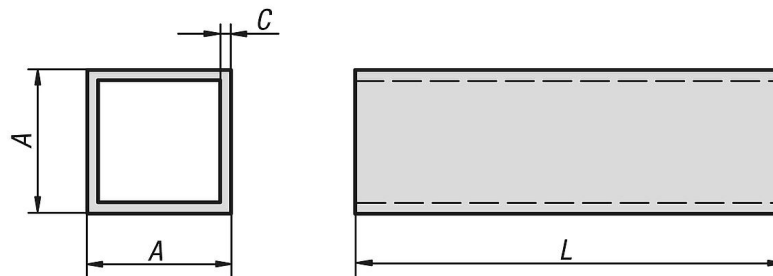

Square tubes

Item description/product images

Description

Material:
Aluminium profile.

Version:
Silver anodised.

Note:
These square tubes are designed to suit our tube connectors.

On request:
- Other lengths (L max. 4000 mm)

Drawings

Overview of items

Square tubes

| Order No. | A | C | L |
|-------------------|----|-----|------|
| K0627.120152X2000 | 20 | 1,5 | 2000 |
| K0627.125152X2000 | 25 | 1,5 | 2000 |
| K0627.130202X2000 | 30 | 2 | 2000 |