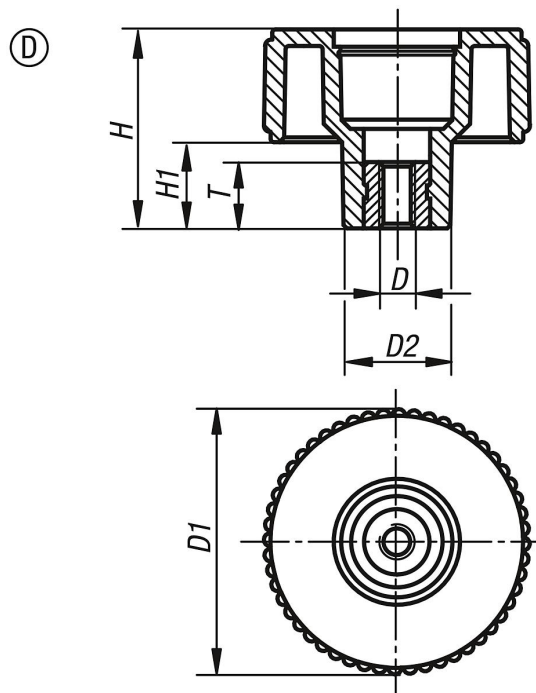

Knurled knobs Form D, with tapped bush, without cap

Item description/product images

Description

Material:
Black thermoplastic.
Bush grade 5.8 steel.

Version:
Steel trivalent blue-passivated.

Drawings

Overview of items

Knurled knobs Form D, with tapped bush, without cap

Order No.	Form	D	D1	D2	H	H1	T
K0260.1105	D	M5	40	16,5	30	13	10
K0260.1106	D	M6	40	16,5	30	13	10
K0260.1108	D	M8	40	16,5	30	13	14
K0260.1208	D	M8	50	18	35	15	14
K0260.1210	D	M10	50	18	35	15	14
K0260.1310	D	M10	63	22	40	17	14
K0260.1312	D	M12	63	22	40	17	18