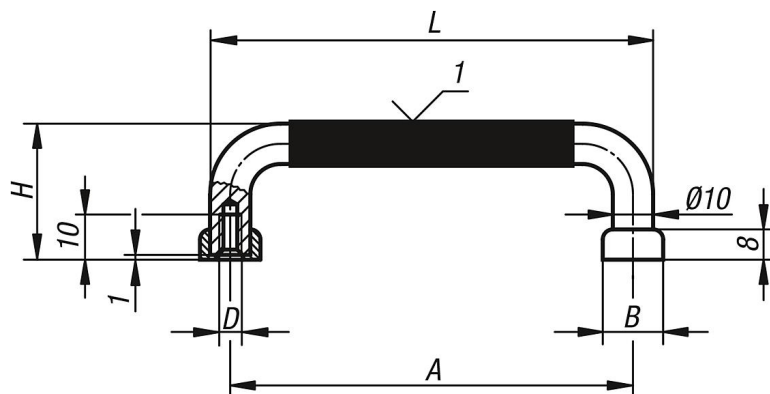

Pull handles, steel, round, grip with plastic sleeve

Item description/product images

19"

Description

Material:

Round steel

Version:

Surface very finely ground and matt-polish chrome-plated.

Grip plastic coated.

Note:

High quality handles for front panels and similar applications.

Drawing reference:

1) plastic coating

Drawings

Overview of items

Pull handles round

Order No.	A	B	D	H	L	Load capacity N
K0203.05505	55	14	M5	41	65	1000
K0203.08805	88	14	M5	41	98	1000
K0203.10005	100	14	M5	41	110	1000
K0203.10205	102	14	M5	41	112	1000
K0203.11505	115	14	M5	41	125	1000
K0203.12005	120	14	M5	41	130	1000
K0203.13605	136	14	M5	41	146	1000
K0203.18005	180	14	M5	41	190	1000
K0203.20005	200	14	M5	41	210	1000
K0203.23505	235	14	M5	41	245	1000
K0203.25005	250	14	M5	41	260	1000