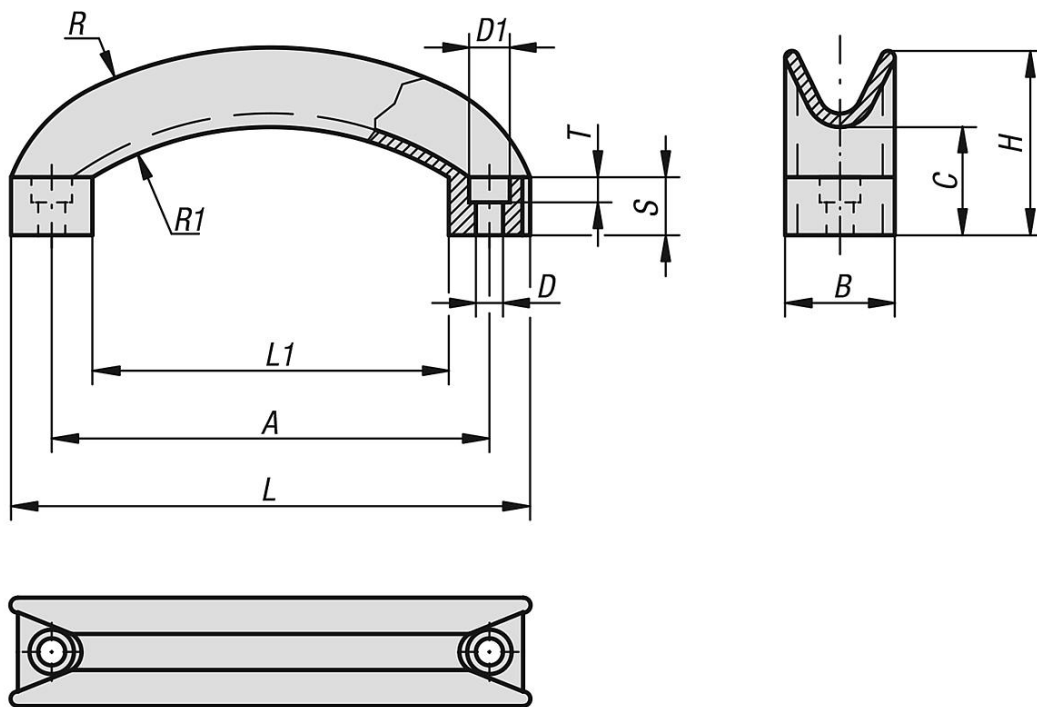

Overview of items

Pull handles arch

Order No.	A	B	C	D	D1	H	L	L1	R	R1	S	T	Load capacity N
K0194.11406	114	28	29	6,5	10,5	48	134	92	117	79	15	6,5	1000