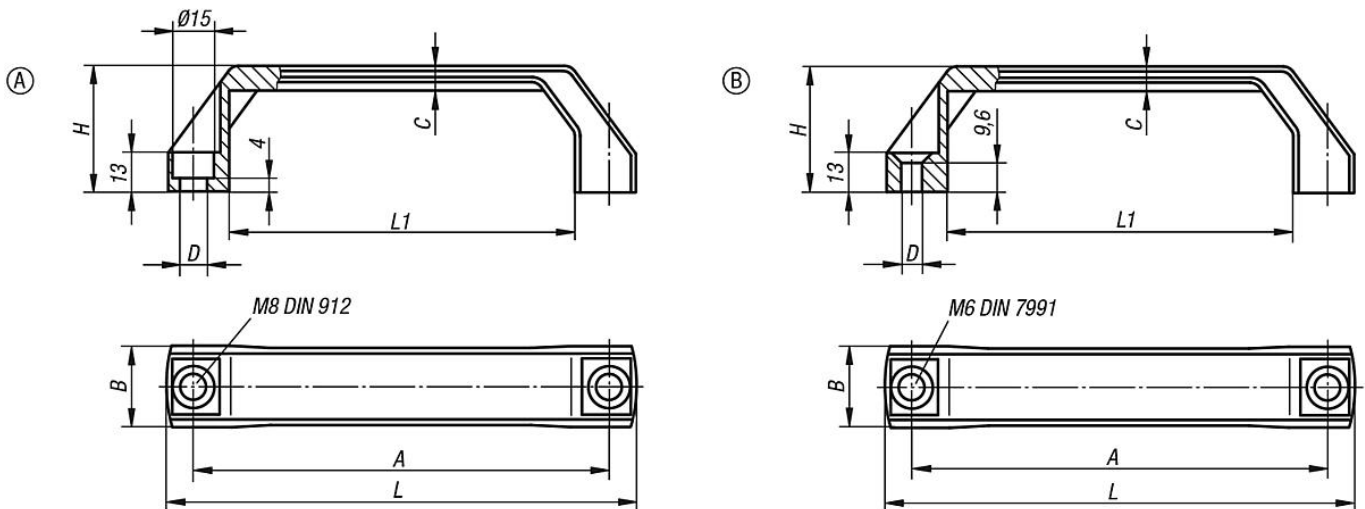

Drawings

Overview of items

Pull handles

Order No.	Form	Main colour	A	B	C	D	H	L	L1	Load capacity N
K0191.1120081	A	black grey RAL 7021	120	26	8	9	42	138	96	1000
K0191.1140081	A	black grey RAL 7021	140	26	8	9	42	158	116	1000
K0191.1160081	A	black grey RAL 7021	160	28	9	9	45	178	136	1000
K0191.1120082	A	orange	120	26	8	9	42	138	96	1000
K0191.1140082	A	orange	140	26	8	9	42	158	116	1000
K0191.1160082	A	orange	160	28	9	9	45	178	136	1000
K0191.2120061	B	black grey RAL 7021	120	26	8	6,6	42	138	96	1000
K0191.2140061	B	black grey RAL 7021	140	26	8	6,6	42	158	116	1000
K0191.2160061	B	black grey RAL 7021	160	28	9	6,6	45	178	136	1000
K0191.2120062	B	orange	120	26	8	6,6	42	138	96	1000
K0191.2140062	B	orange	140	26	8	6,6	42	158	116	1000
K0191.2160062	B	orange	160	28	9	6,6	45	178	136	1000