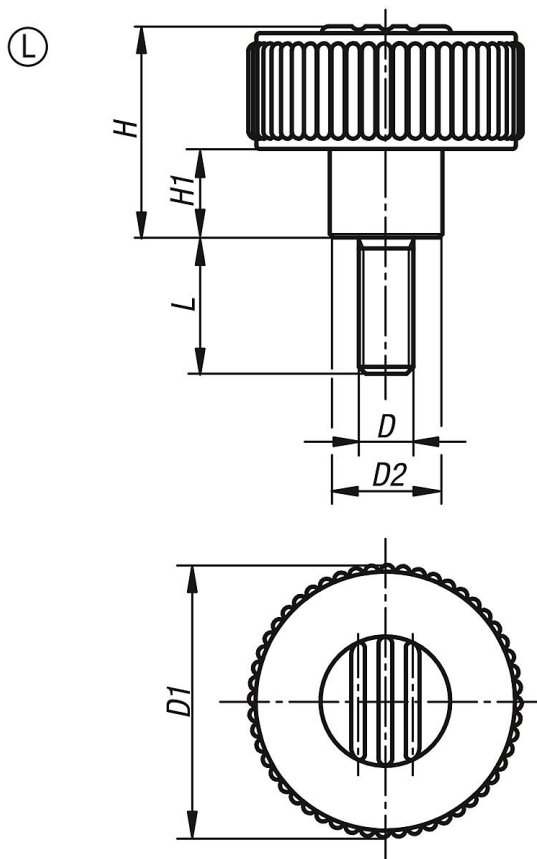

Knurled knobs, metal parts stainless steel, Form L, with external thread

Item description/product images

Description

Material:

Thermoplastic black grey.
Threaded pin stainless steel 1.4305.

Version:

Threaded pin bright.

Drawings

Overview of items

Knurled knobs, metal parts stainless steel, Form L, with external thread

Order No.	Form	Colour Cap	Size	D	D1	D2	H	H1	L
K0261.5105X10	L	black grey RAL 7021	1	M5	40	16,5	31	13	10
K0261.51051X10	L	orange RAL 2004	1	M5	40	16,5	31	13	10
K0261.51052X10	L	signal green RAL6032	1	M5	40	16,5	31	13	10