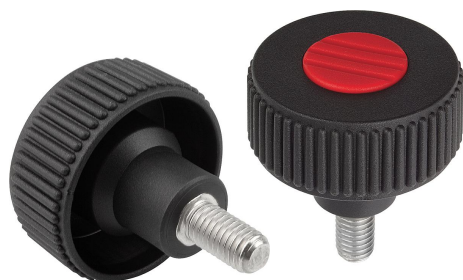

Knurled knobs, metal parts stainless steel, Form L, with external thread

Item description/product images

Description

Material:

Thermoplastic black grey.
Threaded pin stainless steel 1.4305.

Version:

Threaded pin bright.

Drawings

Overview of items

Knurled knobs, metal parts stainless steel, Form L, with external thread

Order No.	Form	Colour Cap	Size	D	D1	D2	H	H1	L
K0261.5105X10	L	black grey RAL 7021	1	M5	40	16,5	31	13	10
K0261.51051X10	L	orange RAL 2004	1	M5	40	16,5	31	13	10
K0261.51052X10	L	signal green RAL6032	1	M5	40	16,5	31	13	10