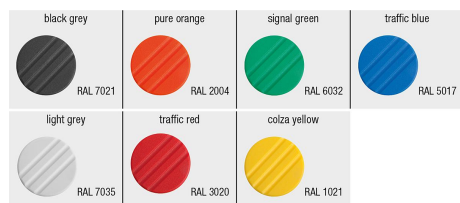

Knurled knobs, metal parts stainless steel, Form L, with external thread

Item description/product images

Description

Material:

Thermoplastic black grey.
Threaded pin stainless steel 1.4305.

Version:

Threaded pin bright.

Drawings

Overview of items

Knurled knobs, metal parts stainless steel, Form L, with external thread

Order No.	Form	Colour Cap	Size	D	D1	D2	H	H1	L
K0261.5105X10	L	black grey RAL 7021	1	M5	40	16,5	31	13	10
K0261.51051X10	L	orange RAL 2004	1	M5	40	16,5	31	13	10
K0261.51052X10	L	signal green RAL6032	1	M5	40	16,5	31	13	10