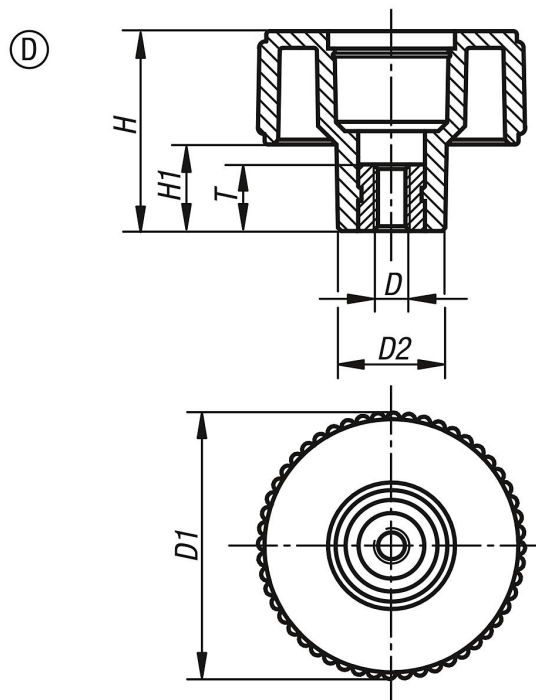

### Material:

Thermoplastic, black grey.

Bush and screw stainless steel 1.4305.

## Drawings

### Knurled knobs, metal parts stainless steel, Form D, with tapped bush, without cap

| Order No.  | Form | D   | D1 | D2   | H  | H1 | T  |
|------------|------|-----|----|------|----|----|----|
| K0261.1105 | D    | M5  | 40 | 16,5 | 30 | 13 | 10 |
| K0261.1106 | D    | M6  | 40 | 16,5 | 30 | 13 | 10 |
| K0261.1108 | D    | M8  | 40 | 16,5 | 30 | 13 | 14 |
| K0261.1208 | D    | M8  | 50 | 18   | 35 | 15 | 14 |
| K0261.1210 | D    | M10 | 50 | 18   | 35 | 15 | 14 |
| K0261.1310 | D    | M10 | 63 | 22   | 40 | 17 | 14 |
| K0261.1312 | D    | M12 | 63 | 22   | 40 | 17 | 18 |