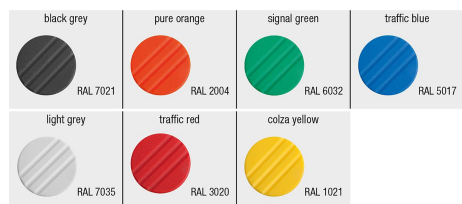

Knurled knobs metal parts stainless steel

Item description/product images