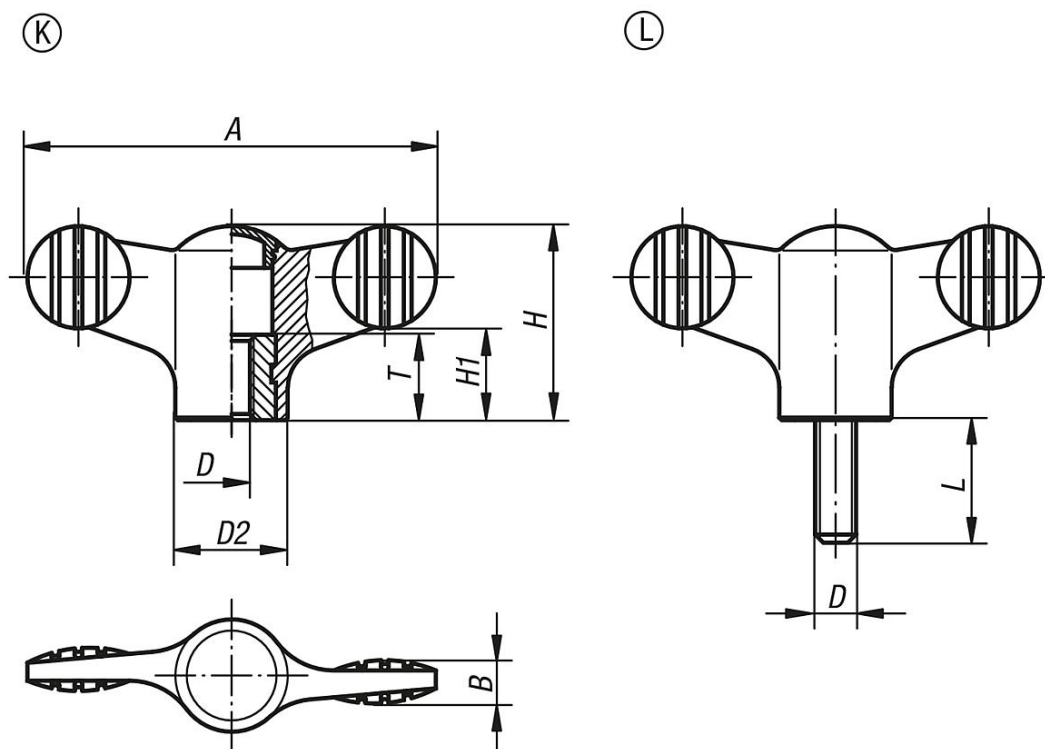

Drawings

Overview of items

Wing Grips

Order No.	Form	Component material	Colour Cap	A	B	D	D2	H	H1	T	L
K0274.904	K	steel	black grey RAL 7021	38	4,5	M4	12	18	8,5	10	-
K0274.9045	K	steel	light grey RAL 7035	38	4,5	M4	12	18	8,5	10	-
K0274.9046	K	steel	traffic red RAL 3020	38	4,5	M4	12	18	8,5	10	-
K0274.9047	K	steel	colza yellow RAL 1021	38	4,5	M4	12	18	8,5	10	-
K0274.905	K	steel	black grey RAL 7021	38	4,5	M5	12	18	8,5	10	-
K0274.9055	K	steel	light grey RAL 7035	38	4,5	M5	12	18	8,5	10	-
K0274.9056	K	steel	traffic red RAL 3020	38	4,5	M5	12	18	8,5	10	-
K0274.9057	K	steel	colza yellow RAL 1021	38	4,5	M5	12	18	8,5	10	-
K0274.906	K	steel	black grey RAL 7021	38	4,5	M6	12	18	8,5	10	-
K0274.9065	K	steel	light grey RAL 7035	38	4,5	M6	12	18	8,5	10	-
K0274.9066	K	steel	traffic red RAL 3020	38	4,5	M6	12	18	8,5	10	-
K0274.9067	K	steel	colza yellow RAL 1021	38	4,5	M6	12	18	8,5	10	-
K0274.105	K	steel	black grey RAL 7021	50	5	M5	14	24	11,5	10	-
K0274.1055	K	steel	light grey RAL 7035	50	5	M5	14	24	11,5	10	-
K0274.1056	K	steel	traffic red RAL 3020	50	5	M5	14	24	11,5	10	-
K0274.1057	K	steel	colza yellow RAL 1021	50	5	M5	14	24	11,5	10	-
K0274.106	K	steel	black grey RAL 7021	50	5	M6	14	24	11,5	10	-
K0274.1065	K	steel	light grey RAL 7035	50	5	M6	14	24	11,5	10	-
K0274.1066	K	steel	traffic red RAL 3020	50	5	M6	14	24	11,5	10	-
K0274.1067	K	steel	colza yellow RAL 1021	50	5	M6	14	24	11,5	10	-
K0274.208	K	steel	black grey RAL 7021	75	7	M8	21	35,6	16,5	14	-
K0274.2085	K	steel	light grey RAL 7035	75	7	M8	21	35,6	16,5	14	-
K0274.2086	K	steel	traffic red RAL 3020	75	7	M8	21	35,6	16,5	14	-
K0274.2087	K	steel	colza yellow RAL 1021	75	7	M8	21	35,6	16,5	14	-
K0274.210	K	steel	black grey RAL 7021	75	7	M10	21	35,6	16,5	14	-
K0274.2105	K	steel	light grey RAL 7035	75	7	M10	21	35,6	16,5	14	-
K0274.2106	K	steel	traffic red RAL 3020	75	7	M10	21	35,6	16,5	14	-