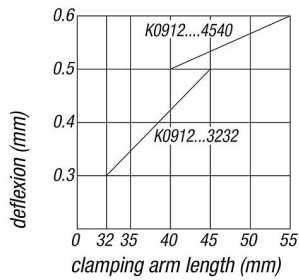

Clamping arms for swing clamp

Item description/product images

Description

Material:
Carbon steel.

Version:
Black oxidised.

clamping arm length C vs. clamping force

clamping arm length C vs. deflexion during clamping

Clamping arms for swing clamp

Drawings

Overview of items

Clamping arms for swing clamp

Order No.	A	B	C	D	E	F
K0912.03006010	30	60	45	12	10	M4
K0912.04007516	40	75	55	16	16	M5