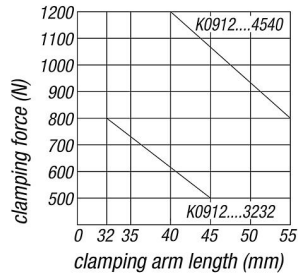

Clamping arms for swing clamp

Item description/product images

Description

Material:
Carbon steel.

Version:
Black oxidised.

clamping arm length C vs. clamping force

clamping arm length C vs. deflexion during clamping

Clamping arms for swing clamp

Drawings

Overview of items

Clamping arms for swing clamp

Order No.	A	B	C	D	E	F
K0912.03006010	30	60	45	12	10	M4
K0912.04007516	40	75	55	16	16	M5