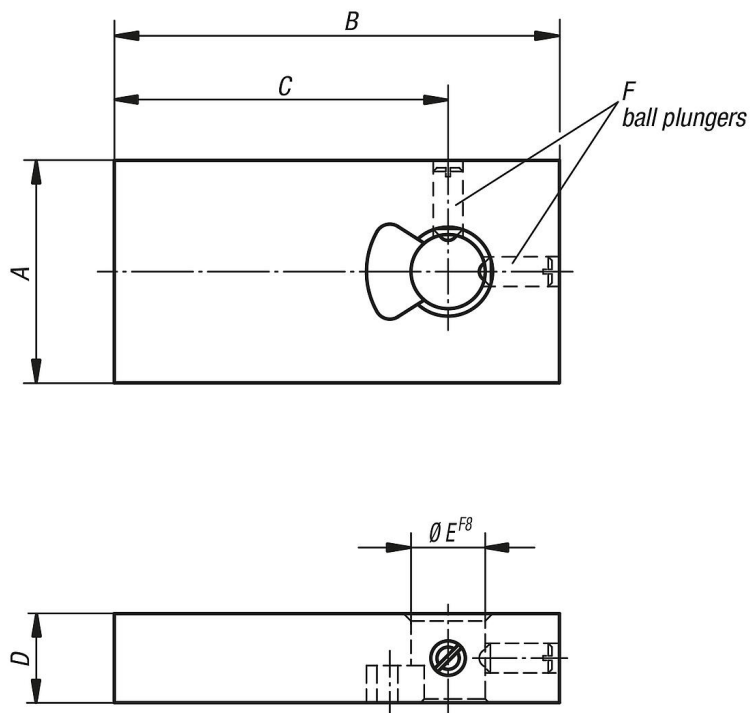

Clamping arms for swing clamp

Item description/product images

Description

Material:
Carbon steel.

Version:
Black oxidised.

clamping arm length C vs. clamping force

clamping arm length C vs. deflexion during clamping

Clamping arms for swing clamp

Drawings

Overview of items

Clamping arms for swing clamp

Order No.	A	B	C	D	E	F
K0912.03006010	30	60	45	12	10	M4
K0912.04007516	40	75	55	16	16	M5