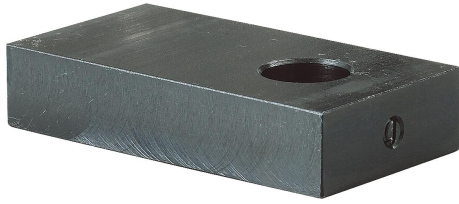

Clamping arms for swing clamp

Item description/product images

Description

Material:
Carbon steel.

Version:
Black oxidised.

clamping arm length C vs. clamping force

clamping arm length C vs. deflexion during clamping