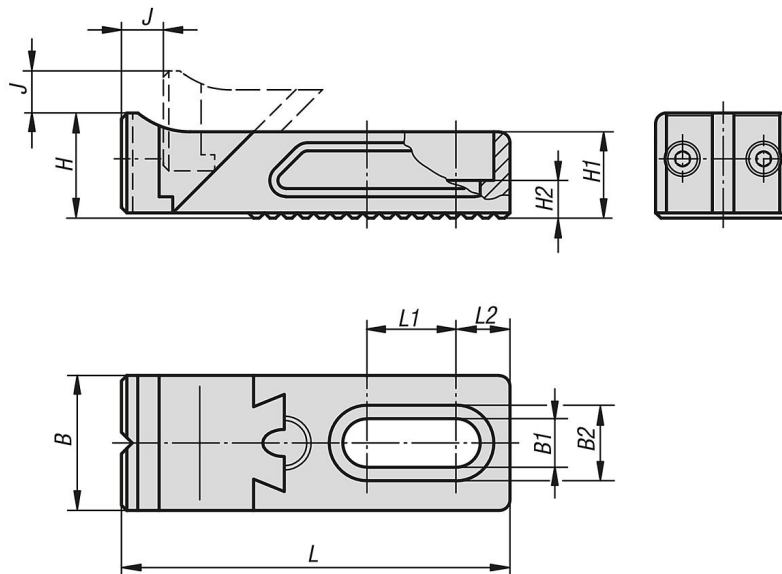

Toe clamps

Item description/product images

Description

Material:
Carbon steel.

Version:
Body black oxidised.
Jaw plate tempered and black oxidised.
The clamping face of the jaw plate is ground.

Note:
The adjustable toe clamp is used together with the rack plate CL.

Drawings

Overview of items

Toe clamps

| Order No. | B | B1 | B2 | H | H1 | H2 | J | L | L1 | L2 | F1 kN | M1 Nm |
|----------------|----|-----|----|------|----|----|----|-----|------|------|----------|----------|
| K0853.93108016 | 25 | 8,5 | 14 | 19,5 | 16 | 7 | 7 | 72 | 16,5 | 10 | 3,6 | 6,5 |
| K0853.93112022 | 35 | 13 | 20 | 29 | 22 | 9 | 12 | 105 | 26,5 | 13,5 | 7,4 | 19 |
| K0853.93116030 | 40 | 17 | 26 | 39 | 30 | 13 | 14 | 137 | 30 | 17,5 | 11,7 | 32 |