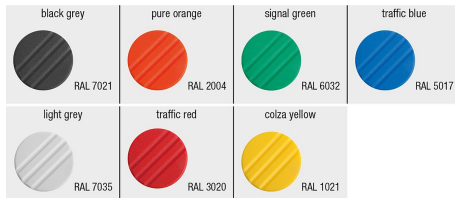

Knurled knobs Form H, with reamed bush, with cap

Item description/product images

Description

Material:
Black thermoplastic.
Bush grade 5.8 steel.

Version:
Steel trivalent blue-passivated.

Drawings

Overview of items

Knurled knobs Form H, with reamed bush, with cap

Order No.	Form	Colour Cap	Size	D	D1	D2	H	H1	T
K0260.4106	H	black grey RAL 7021	1	6	40	16,5	31	13	10
K0260.41061	H	orange RAL 2004	1	6	40	16,5	31	13	10
K0260.41062	H	signal green RAL6032	1	6	40	16,5	31	13	10
K0260.41063	H	blue RAL5017	1	6	40	16,5	31	13	10
K0260.41065	H	light grey RAL 7035	1	6	40	16,5	31	13	10
K0260.41066	H	traffic red RAL 3020	1	6	40	16,5	31	13	10
K0260.41067	H	colza yellow RAL 1021	1	6	40	16,5	31	13	10
K0260.4208	H	black grey RAL 7021	2	8	50	18	36	15	14
K0260.42081	H	orange RAL 2004	2	8	50	18	36	15	14
K0260.42082	H	signal green RAL6032	2	8	50	18	36	15	14
K0260.42083	H	blue RAL5017	2	8	50	18	36	15	14

Knurled knobs Form H, with reamed bush, with cap

Overview of items

Order No.	Form	Colour Cap	Size	D	D1	D2	H	H1	T
K0260.42085	H	light grey RAL 7035	2	8	50	18	36	15	14
K0260.42086	H	traffic red RAL 3020	2	8	50	18	36	15	14
K0260.42087	H	colza yellow RAL 1021	2	8	50	18	36	15	14
K0260.4310	H	black grey RAL 7021	3	10	63	22	41	17	14
K0260.43101	H	orange RAL 2004	3	10	63	22	41	17	14
K0260.43102	H	signal green RAL6032	3	10	63	22	41	17	14
K0260.43103	H	blue RAL5017	3	10	63	22	41	17	14
K0260.43105	H	light grey RAL 7035	3	10	63	22	41	17	14
K0260.43106	H	traffic red RAL 3020	3	10	63	22	41	17	14
K0260.43107	H	colza yellow RAL 1021	3	10	63	22	41	17	14