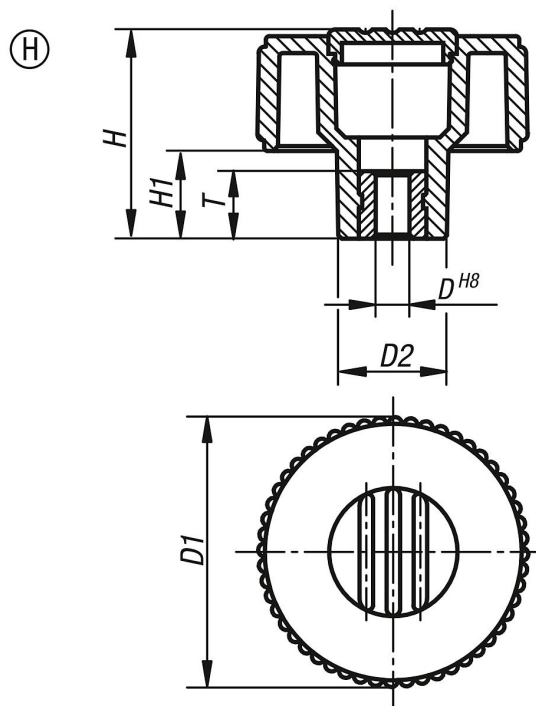

Knurled knobs Form H, with reamed bush, with cap

Item description/product images

Description

Material:
Black thermoplastic.
Bush grade 5.8 steel.

Version:
Steel trivalent blue-passivated.

Drawings

Overview of items

Knurled knobs Form H, with reamed bush, with cap

Order No.	Form	Colour Cap	Size	D	D1	D2	H	H1	T
K0260.4106	H	black grey RAL 7021	1	6	40	16,5	31	13	10
K0260.41061	H	orange RAL 2004	1	6	40	16,5	31	13	10
K0260.41062	H	signal green RAL6032	1	6	40	16,5	31	13	10
K0260.41063	H	blue RAL5017	1	6	40	16,5	31	13	10
K0260.41065	H	light grey RAL 7035	1	6	40	16,5	31	13	10
K0260.41066	H	traffic red RAL 3020	1	6	40	16,5	31	13	10
K0260.41067	H	colza yellow RAL 1021	1	6	40	16,5	31	13	10
K0260.4208	H	black grey RAL 7021	2	8	50	18	36	15	14
K0260.42081	H	orange RAL 2004	2	8	50	18	36	15	14
K0260.42082	H	signal green RAL6032	2	8	50	18	36	15	14
K0260.42083	H	blue RAL5017	2	8	50	18	36	15	14

Knurled knobs Form H, with reamed bush, with cap

Overview of items

Order No.	Form	Colour Cap	Size	D	D1	D2	H	H1	T
K0260.42085	H	light grey RAL 7035	2	8	50	18	36	15	14
K0260.42086	H	traffic red RAL 3020	2	8	50	18	36	15	14
K0260.42087	H	colza yellow RAL 1021	2	8	50	18	36	15	14
K0260.4310	H	black grey RAL 7021	3	10	63	22	41	17	14
K0260.43101	H	orange RAL 2004	3	10	63	22	41	17	14
K0260.43102	H	signal green RAL6032	3	10	63	22	41	17	14
K0260.43103	H	blue RAL5017	3	10	63	22	41	17	14
K0260.43105	H	light grey RAL 7035	3	10	63	22	41	17	14
K0260.43106	H	traffic red RAL 3020	3	10	63	22	41	17	14
K0260.43107	H	colza yellow RAL 1021	3	10	63	22	41	17	14