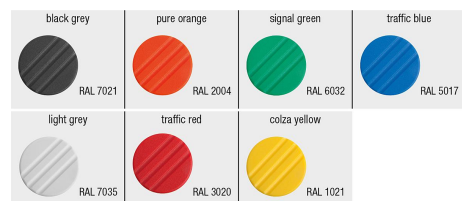

Knurled knobs Form C, with standard scale

Item description/product images

Description

Material:

Thermoplastic, black grey.
Bush steel.

Version:

Bush blue passivated

Note:

Available without graduations, with one scale line or with 20 graduations and 10 digits.

Δ Add the desired cap colour here. No colour code is required for black grey caps.

On request:

Special graduations.

Drawing reference:

Form A: without graduations

Form B: with one scale line

Form C: with standard graduations

1) Set screw for locking (by Form C between numbers 5 and 6)