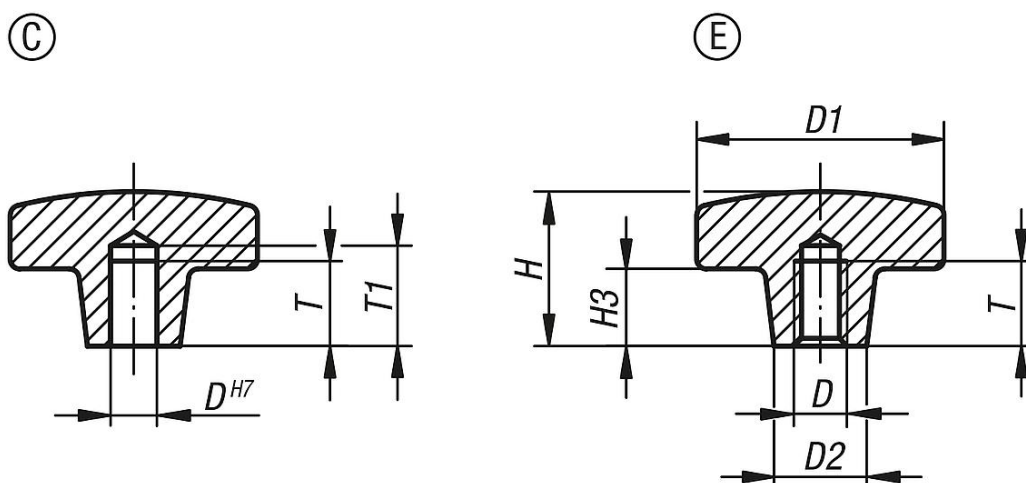

Drawings

Overview of items

Palm grips, plastic coated grey cast iron, DIN 6335

Order No.	Form	Main colour	D	D1	D2	H	H3	T	T1
K0682.108	C	orange	8	40	14	26	14	15	18
K0682.110	C	orange	10	50	18	34	20	18	21
K0682.112	C	orange	12	63	20	42	25	22	25
K0682.116	C	orange	16	80	25	52	30	28	32
K0682.208	C	black	8	40	14	26	14	15	18
K0682.210	C	black	10	50	18	34	20	18	21
K0682.212	C	black	12	63	20	42	25	22	25
K0682.216	C	black	16	80	25	52	30	28	32
K0682.308	E	orange	M8	40	14	26	14	15	-
K0682.310	E	orange	M10	50	18	34	20	18	-
K0682.312	E	orange	M12	63	20	42	25	22	-
K0682.316	E	orange	M16	80	25	52	30	28	-
K0682.408	E	black	M8	40	14	26	14	15	-
K0682.410	E	black	M10	50	18	34	20	18	-