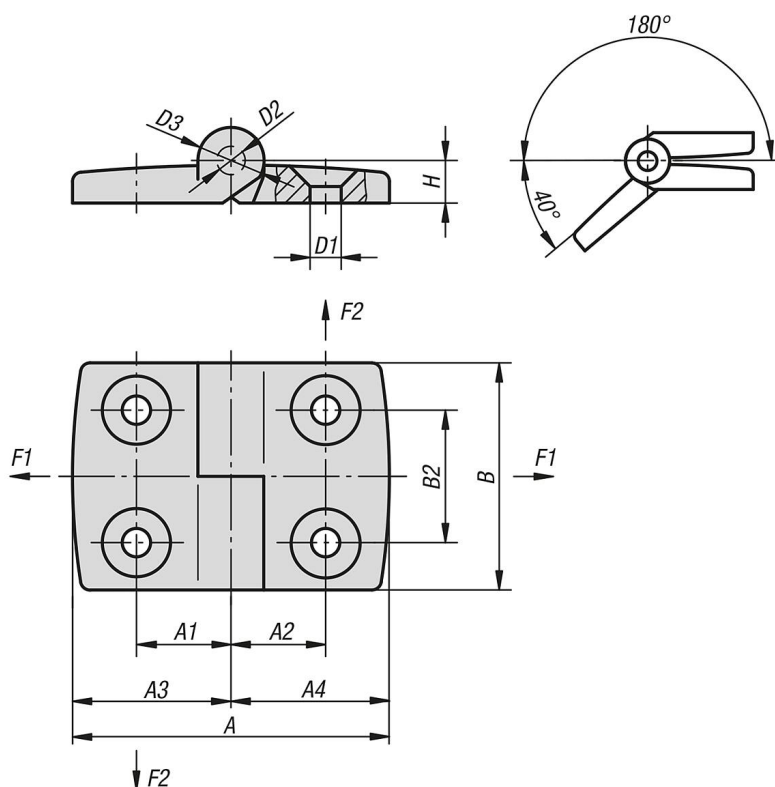

Hinges plastic, lift-off, left

Item description/product images

Description

Material:

Fibreglass reinforced thermoplastic.
Hinge pin stainless steel.

Version:

Hinge black. Pin bright.

Note:

All hinges can be supplied on request with guide tabs for the slots of aluminium profiles (slots 6, 8 and 10). They facilitate assembly, secure the hinge against rotation and make it harder wearing.

The loading values given for the hinges are non-binding reference values without consideration of safety factors and exclude any liability. The values given are for information purposes only and do not constitute a legally binding assurance of properties.

The load values have been determined under laboratory conditions. Each user must determine individually whether the hinge is suitable for the respective application.

Different materials onto which the hinges are installed and the type of mounting, weather conditions and wear can influence the determined values.

Drawings