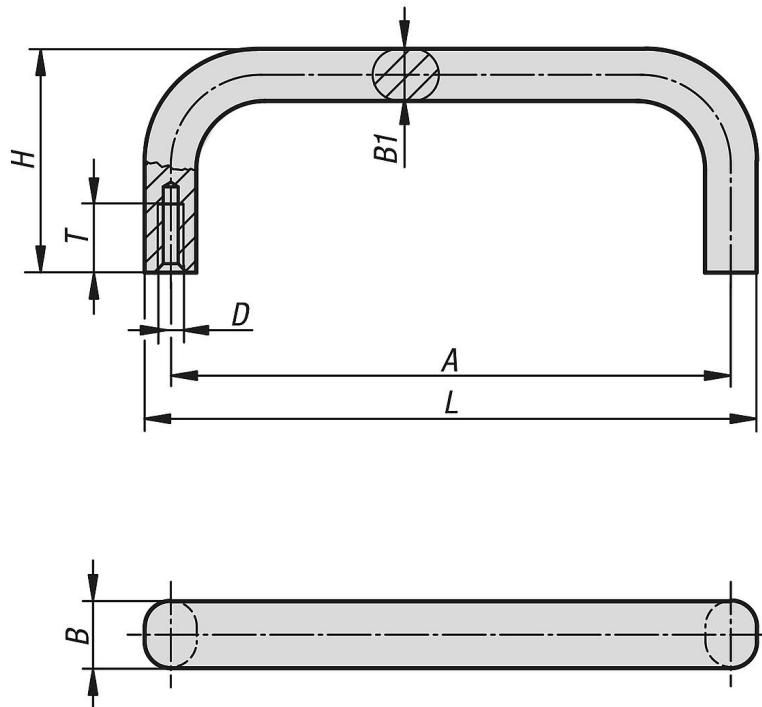

## Item description/product images

### Description

**Material:**  
Stainless steel 1.4301.

**Version:**  
Vibratory ground semi-gloss finish.

**Assembly:**  
From the rear.

## Overview of items

Order No.	A	B	B1	D	H	L	T	Load capacity N
K1086.1000805	100	12	8	M5	39	108	10	1000
K1086.1200805	120	12	8	M5	39	128	10	1000
K1086.1001005	100	15	10	M5	39	110	10	1000
K1086.1501005	150	15	10	M5	39	160	10	1000
K1086.1801005	180	15	10	M5	39	190	10	1000