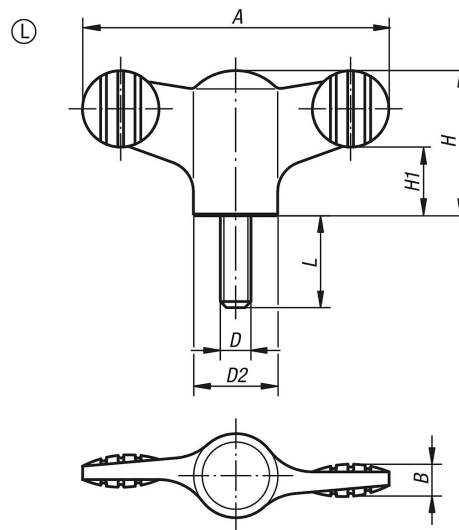

Wing grips with external thread

Drawings

Overview of items

Order No.	Component material	Colour Cap	A	B	D	D2	H	H1	L
K0274.904X10	steel	black grey RAL 7021	38	4,5	M4	12	18	8,5	10
K0274.9045X10	steel	light grey RAL 7035	38	4,5	M4	12	18	8,5	10
K0274.9046X10	steel	traffic red RAL 3020	38	4,5	M4	12	18	8,5	10
K0274.9047X10	steel	colza yellow RAL 1021	38	4,5	M4	12	18	8,5	10
K0274.904X15	steel	black grey RAL 7021	38	4,5	M4	12	18	8,5	15
K0274.9045X15	steel	light grey RAL 7035	38	4,5	M4	12	18	8,5	15
K0274.9046X15	steel	traffic red RAL 3020	38	4,5	M4	12	18	8,5	15
K0274.9047X15	steel	colza yellow RAL 1021	38	4,5	M4	12	18	8,5	15
K0274.905X15	steel	black grey RAL 7021	38	4,5	M5	12	18	8,5	15
K0274.9055X15	steel	light grey RAL 7035	38	4,5	M5	12	18	8,5	15
K0274.9056X15	steel	traffic red RAL 3020	38	4,5	M5	12	18	8,5	15
K0274.9057X15	steel	colza yellow RAL 1021	38	4,5	M5	12	18	8,5	15
K0274.905X20	steel	black grey RAL 7021	38	4,5	M5	12	18	8,5	20
K0274.9055X20	steel	light grey RAL 7035	38	4,5	M5	12	18	8,5	20
K0274.9056X20	steel	traffic red RAL 3020	38	4,5	M5	12	18	8,5	20
K0274.9057X20	steel	colza yellow RAL 1021	38	4,5	M5	12	18	8,5	20
K0274.905X30	steel	black grey RAL 7021	38	4,5	M5	12	18	8,5	30
K0274.9055X30	steel	light grey RAL 7035	38	4,5	M5	12	18	8,5	30
K0274.9056X30	steel	traffic red RAL 3020	38	4,5	M5	12	18	8,5	30
K0274.9057X30	steel	colza yellow RAL 1021	38	4,5	M5	12	18	8,5	30
K0274.906X20	steel	black grey RAL 7021	38	4,5	M6	12	18	8,5	20
K0274.9065X20	steel	light grey RAL 7035	38	4,5	M6	12	18	8,5	20
K0274.9066X20	steel	traffic red RAL 3020	38	4,5	M6	12	18	8,5	20
K0274.9067X20	steel	colza yellow RAL 1021	38	4,5	M6	12	18	8,5	20
K0274.906X30	steel	black grey RAL 7021	38	4,5	M6	12	18	8,5	30
K0274.9065X30	steel	light grey RAL 7035	38	4,5	M6	12	18	8,5	30
K0274.9066X30	steel	traffic red RAL 3020	38	4,5	M6	12	18	8,5	30
K0274.9067X30	steel	colza yellow RAL 1021	38	4,5	M6	12	18	8,5	30
K0274.906X40	steel	black grey RAL 7021	38	4,5	M6	12	18	8,5	40
K0274.9065X40	steel	light grey RAL 7035	38	4,5	M6	12	18	8,5	40
K0274.9066X40	steel	traffic red RAL 3020	38	4,5	M6	12	18	8,5	40
K0274.9067X40	steel	colza yellow RAL 1021	38	4,5	M6	12	18	8,5	40
K0274.105X15	steel	black grey RAL 7021	50	5	M5	14	24	11,5	15
K0274.1055X15	steel	light grey RAL 7035	50	5	M5	14	24	11,5	15
K0274.1056X15	steel	traffic red RAL 3020	50	5	M5	14	24	11,5	15
K0274.1057X15	steel	colza yellow RAL 1021	50	5	M5	14	24	11,5	15
K0274.105X20	steel	black grey RAL 7021	50	5	M5	14	24	11,5	20
K0274.1055X20	steel	light grey RAL 7035	50	5	M5	14	24	11,5	20