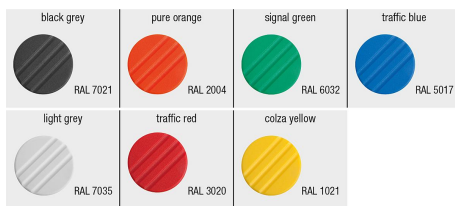

Knurled knobs with grip

Item description/product images

Description

Material:
Black thermoplastic.
Bush grade 5.8 steel.

Version:
Steel trivalent blue-passivated.

Drawing reference:
Form H: without locking grub screw
Form M: with locking grub screw