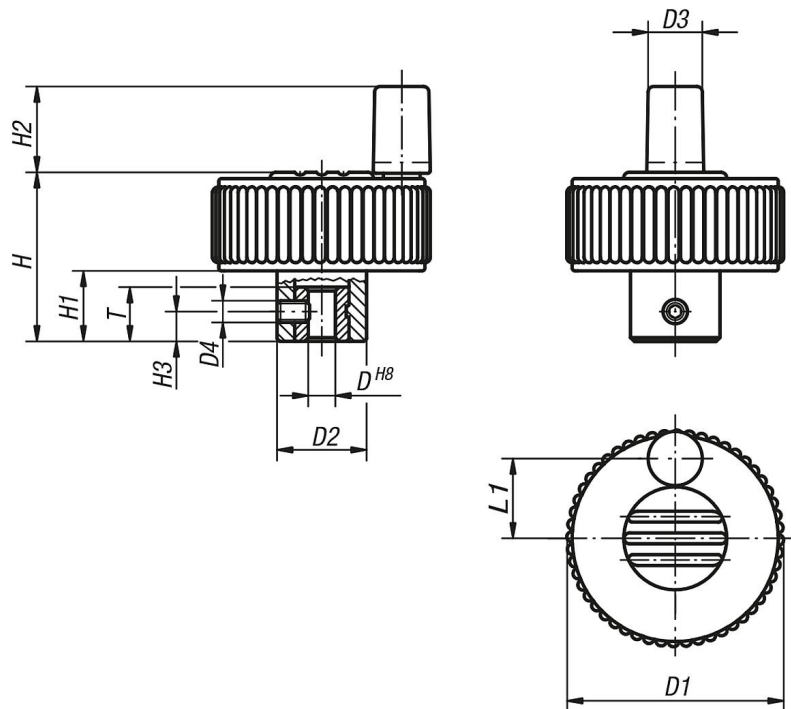

Overview of items

Knurled knobs with grip

Order No.	Form	Colour Cap	D	D1	D2	D3	D4	H	H1	H2	H3	L1	T
K0262.2106	H	black grey RAL 7021	6H8	40	16,5	10	-	31	13	16	-	15	10
K0262.21061	H	orange RAL 2004	6H8	40	16,5	10	-	31	13	16	-	15	10