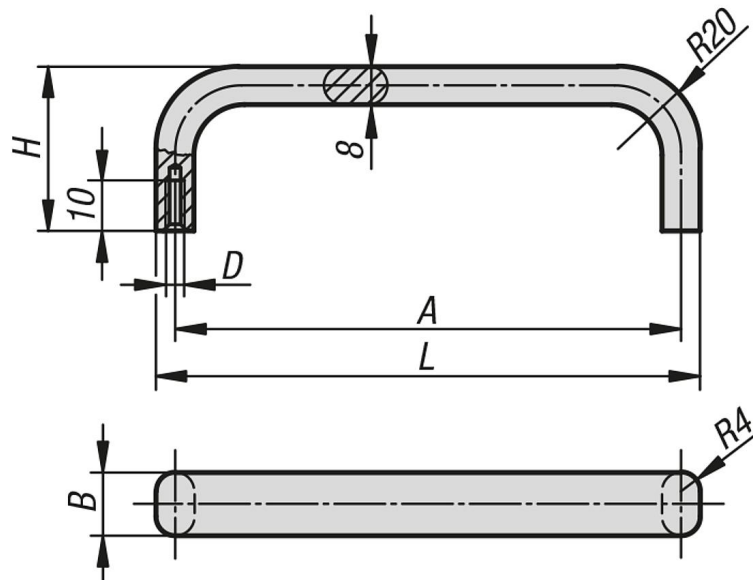

Pull handles, oval aluminium

Item description/product images

19"

Description

Material:

Oval aluminium.

Version:

Surface matt-finished and natural colour or black anodised.

Drawings

Overview of items

Pull handles oval

Order No.	Main colour	A	B	D	H	L	Load capacity N
K0202.055051	black	55	12	M5	40	63	500
K0202.088051	black	88	12	M5	40	96	500
K0202.100051	black	100	12	M5	40	108	500
K0202.120051	black	120	12	M5	40	128	500
K0202.180051	black	180	12	M5	40	188	500
K0202.200051	black	200	12	M5	40	208	500
K0202.235051	black	235	12	M5	40	243	500
K0202.250051	black	250	12	M5	40	258	500
K0202.055053	natural	55	12	M5	40	63	500
K0202.088053	natural	88	12	M5	40	96	500
K0202.100053	natural	100	12	M5	40	108	500
K0202.120053	natural	120	12	M5	40	128	500
K0202.180053	natural	180	12	M5	40	188	500

Pull handles, oval aluminium

Overview of items

Order No.	Main colour	A	B	D	H	L	Load capacity N
K0202.200053	natural	200	12	M5	40	208	500
K0202.235053	natural	235	12	M5	40	243	500
K0202.250053	natural	250	12	M5	40	258	500