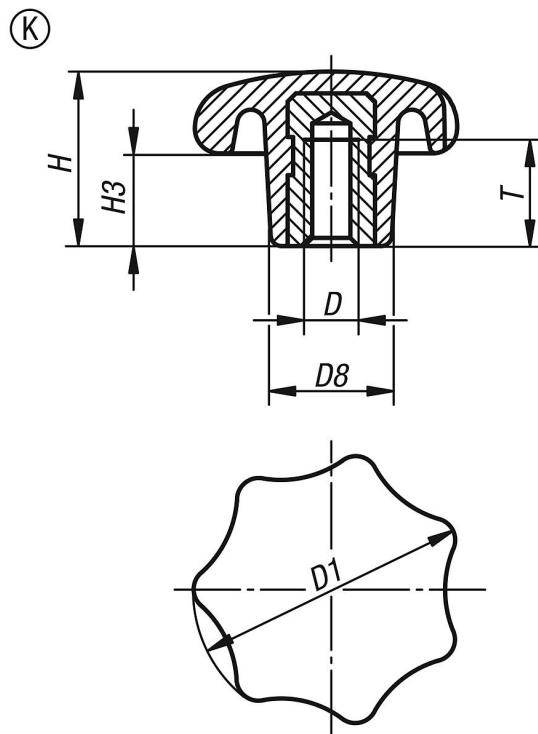

### Description

**Material:**

Thermoset PF 31, black.

Bush trivalent blue passivated steel.

**Version:**

High-gloss polished.

**Note:**

The version K0152.22004 has a brass bush.

### Drawings

### Overview of items

Order No.	Form	D	D1	D8	H	H3	T
K0152.22004	K	M4	20	10	13	7	6,5
K0152.22505	K	M5	25	12	16	8	9,5
K0152.23206	K	M6	32	14	20	10	12
K0152.24008	K	M8	40	18	25	13	14
K0152.25010	K	M10	50	22	32	17	18
K0152.26312	K	M12	63	26	40	21	22
K0152.28016	K	M16	80	35	50	25	30