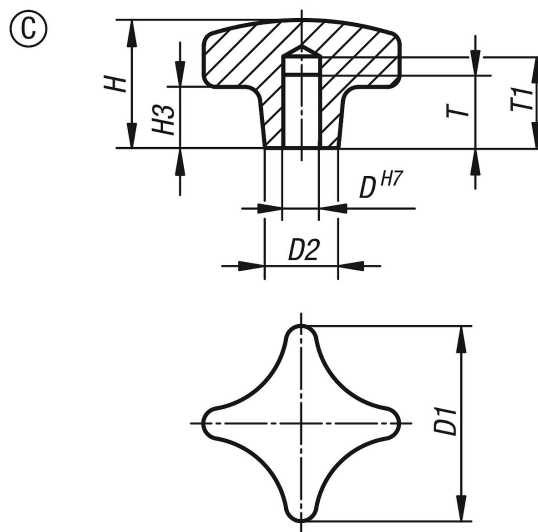

Palm grips DIN 6335, grey cast iron, Form C, blind hole

Item description/product images

Description

Material:

Grey cast iron GJL 200.

Version:

Vibratory ground.

Bright.

Drawings

Overview of items

Order No.	Form	Version 1	D	D1	D2	H	H3	T	T1
K0147.306	C	-	6	32	12	20	10	12	15
K0147.308	C	-	8	40	14	25	14	15	18
K0147.310	C	-	10	50	18	32	20	18	21
K0147.312	C	-	12	63	20	40	25	22	25
K0147.316	C	-	16	80	25	50	30	28	32
K0147.320	C	-	20	100	32	63	38	36	40