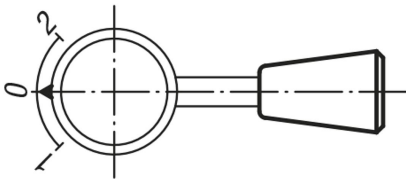

Tapered knobs

Item description/product images

Description

Material:
Black thermoset PF 31

Version:
Moulded thread.

Drawings

Overview of items

Tapered knobs

Order No.	D	D1	D3	L1	T
K1207.05	M5	20	12	30	15
K1207.061	M6	20	12	30	18
K1207.06	M6	25	15	38	19
K1207.081	M8	25	15	38	18
K1207.08	M8	30	18	46	16
K1207.101	M10	30	18	46	18
K1207.10	M10	35	21	53	19
K1207.12	M12	35	21	53	21