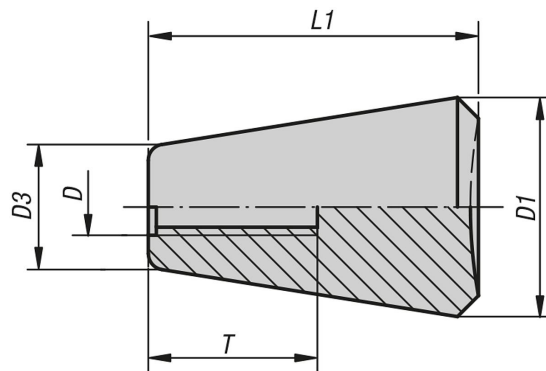

Tapered knobs

Item description/product images

Description

Material:
Black thermoset PF 31

Version:
Moulded thread.

Drawings

Overview of items

Tapered knobs

Order No.	D	D1	D3	L1	T
K1207.05	M5	20	12	30	15
K1207.061	M6	20	12	30	18
K1207.06	M6	25	15	38	19
K1207.081	M8	25	15	38	18
K1207.08	M8	30	18	46	16
K1207.101	M10	30	18	46	18
K1207.10	M10	35	21	53	19
K1207.12	M12	35	21	53	21