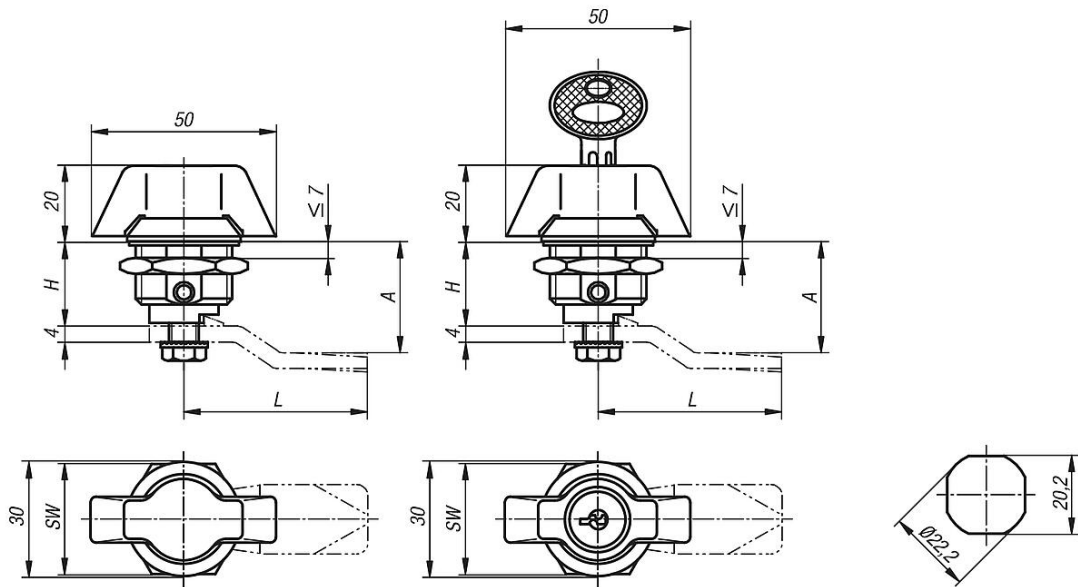

Quarter-turns lock with wing grip

Item description/product images

Description

Material:

Housing and nut die-cast zinc.
 Grip plastic PA6 GF 30.
 Flat seal rubber.

Version:

Housing and nut chrome-plated.
 Grip black.

Drawings

Overview of items

Order No.	Actuation	H	SW
K0525.1183	grip	18,5	27
K0525.2183	lockable grip	18,5	27