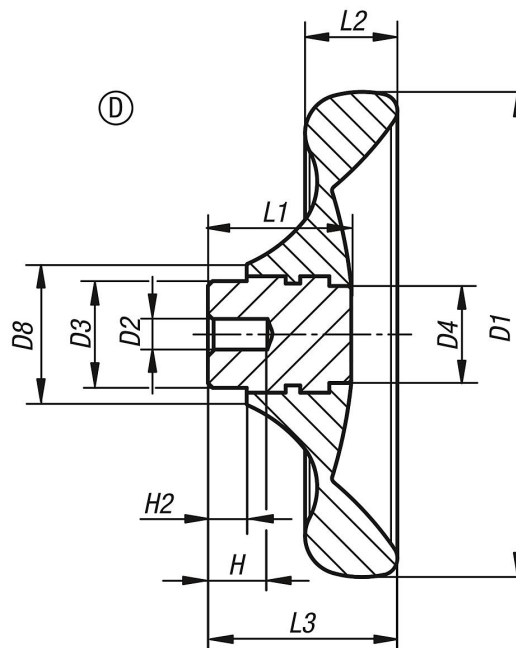

#### Material:

Black thermoset PF 31.

Hub bright stainless steel 1.4305.

## Drawings

## Overview of items

Order No.	Version 1	Form	D1	D2	D3	D4	D8	H	H2	L1	L2	L3
K0165.2100X06	pre-drilled	D	100	6	22	20	29	12	8	29,5	19	39
K0165.2125X08	pre-drilled	D	125	8	26	21	34	15	8	34	24	46
K0165.2140X08	pre-drilled	D	140	8	30	25	39	16	8	38,5	27	52
K0165.2160X10	pre-drilled	D	160	10	33	30	43	20	8	41,3	30,1	57