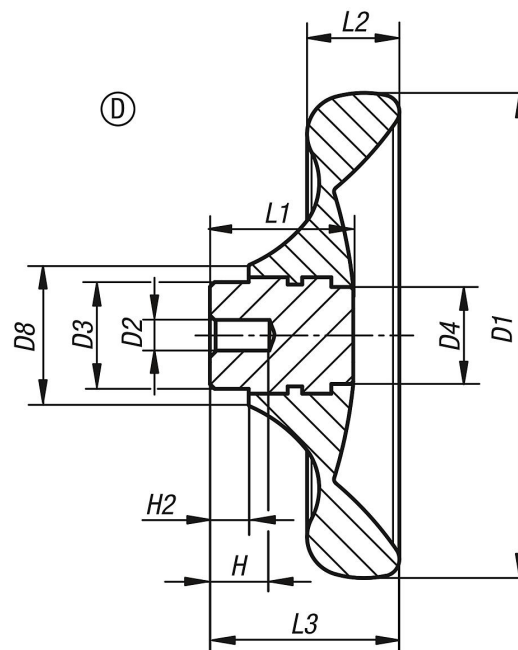

Disc handwheels without grip, steel bush, Form D, pre-drilled

Item description/product images

Description

Material:

Black thermoset PF 31.

Hub nickel-plated steel.

Version:

High-gloss polished.

Drawings

Overview of items

Order No.	Version 1	Form	D1	D2	D3	D4	D8	H	H2	L1	L2	L3
K0165.0100X06	pre-drilled	D	100	6	22	20	29	12	8	29,5	19	39
K0165.0125X08	pre-drilled	D	125	8	26	21	34	15	8	34	24	46
K0165.0140X08	pre-drilled	D	140	8	30	25	39	16	8	38,5	27	52
K0165.0160X10	pre-drilled	D	160	10	33	30	43	20	8	41,3	30,1	57