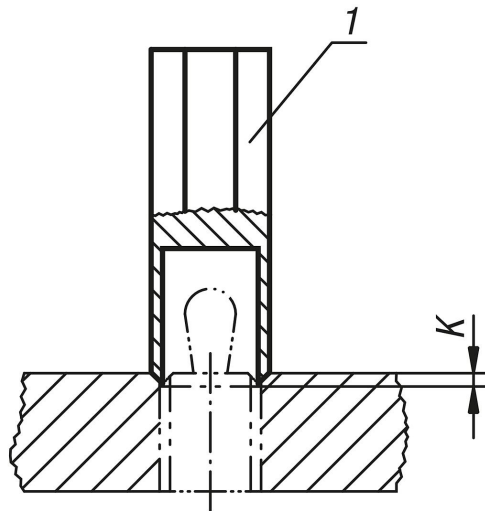

### Description

**Material:**  
Steel.

**Version:**  
Black oxidised.

**Note:**  
Spring-loaded lateral plungers can fitted without problems using the assembly tool.

**Drawing reference:**  
1) assembly tool

### Drawings

### Overview of items

Order No.	Suitable for lateral spring plungers with D =
K0371.06	M12
K0371.10	M18