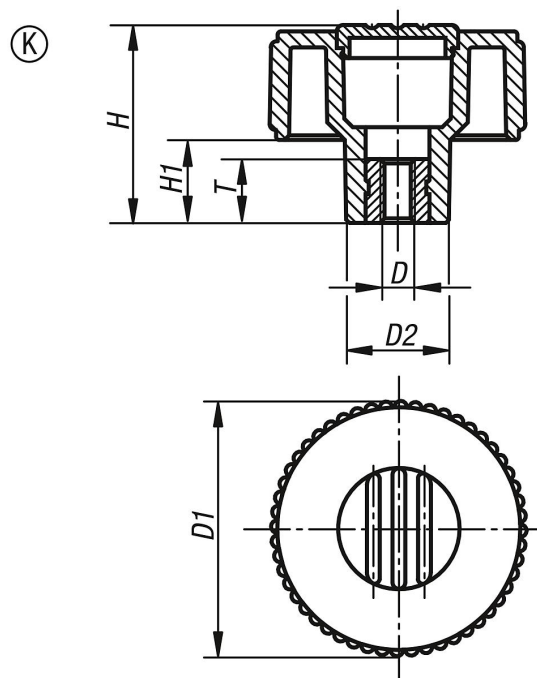

Knurled knobs, metal parts stainless steel, Form K, with tapped bush, with cap

Item description/product images

Description

Material:

Thermoplastic, black grey.

Bush and screw stainless steel 1.4305.

Version:

Stainless steel bright.

Drawings

Overview of items

Knurled knobs, metal parts stainless steel, Form K, with tapped bush, with cap

| Order No. | Form | Colour Cap | Size | D | D1 | D2 | H | H1 | T |
|-------------|------|-----------------------|------|----|----|------|----|----|----|
| K0261.2105 | K | black grey RAL 7021 | 1 | M5 | 40 | 16,5 | 31 | 13 | 10 |
| K0261.21051 | K | orange RAL 2004 | 1 | M5 | 40 | 16,5 | 31 | 13 | 10 |
| K0261.21052 | K | signal green RAL6032 | 1 | M5 | 40 | 16,5 | 31 | 13 | 10 |
| K0261.21053 | K | blue RAL5017 | 1 | M5 | 40 | 16,5 | 31 | 13 | 10 |
| K0261.21055 | K | light grey RAL 7035 | 1 | M5 | 40 | 16,5 | 31 | 13 | 10 |
| K0261.21056 | K | traffic red RAL 3020 | 1 | M5 | 40 | 16,5 | 31 | 13 | 10 |
| K0261.21057 | K | colza yellow RAL 1021 | 1 | M5 | 40 | 16,5 | 31 | 13 | 10 |
| K0261.2106 | K | black grey RAL 7021 | 1 | M6 | 40 | 16,5 | 31 | 13 | 10 |
| K0261.21061 | K | orange RAL 2004 | 1 | M6 | 40 | 16,5 | 31 | 13 | 10 |
| K0261.21062 | K | signal green RAL6032 | 1 | M6 | 40 | 16,5 | 31 | 13 | 10 |
| K0261.21063 | K | blue RAL5017 | 1 | M6 | 40 | 16,5 | 31 | 13 | 10 |
| K0261.21065 | K | light grey RAL 7035 | 1 | M6 | 40 | 16,5 | 31 | 13 | 10 |