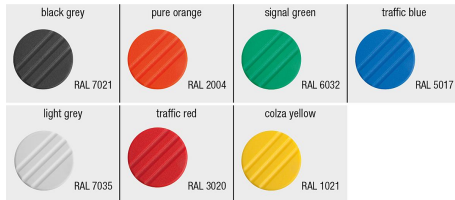

Knurled knobs, metal parts stainless steel, Form K, with tapped bush, with cap

Item description/product images

Description

Material:

Thermoplastic, black grey.

Bush and screw stainless steel 1.4305.

Version:

Stainless steel bright.

Drawings

Overview of items

Knurled knobs, metal parts stainless steel, Form K, with tapped bush, with cap

| Order No. | Form | Colour Cap | Size | D | D1 | D2 | H | H1 | T |
|-------------|------|-----------------------|------|----|----|------|----|----|----|
| K0261.2105 | K | black grey RAL 7021 | 1 | M5 | 40 | 16,5 | 31 | 13 | 10 |
| K0261.21051 | K | orange RAL 2004 | 1 | M5 | 40 | 16,5 | 31 | 13 | 10 |
| K0261.21052 | K | signal green RAL6032 | 1 | M5 | 40 | 16,5 | 31 | 13 | 10 |
| K0261.21053 | K | blue RAL5017 | 1 | M5 | 40 | 16,5 | 31 | 13 | 10 |
| K0261.21055 | K | light grey RAL 7035 | 1 | M5 | 40 | 16,5 | 31 | 13 | 10 |
| K0261.21056 | K | traffic red RAL 3020 | 1 | M5 | 40 | 16,5 | 31 | 13 | 10 |
| K0261.21057 | K | colza yellow RAL 1021 | 1 | M5 | 40 | 16,5 | 31 | 13 | 10 |
| K0261.2106 | K | black grey RAL 7021 | 1 | M6 | 40 | 16,5 | 31 | 13 | 10 |
| K0261.21061 | K | orange RAL 2004 | 1 | M6 | 40 | 16,5 | 31 | 13 | 10 |
| K0261.21062 | K | signal green RAL6032 | 1 | M6 | 40 | 16,5 | 31 | 13 | 10 |
| K0261.21063 | K | blue RAL5017 | 1 | M6 | 40 | 16,5 | 31 | 13 | 10 |
| K0261.21065 | K | light grey RAL 7035 | 1 | M6 | 40 | 16,5 | 31 | 13 | 10 |