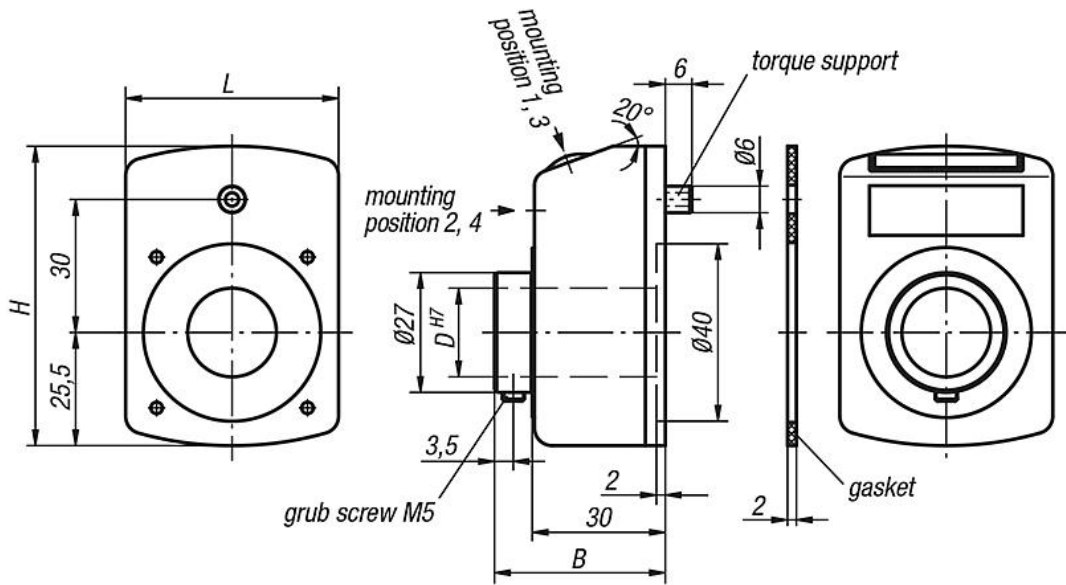

Position indicators

Item description/product images

Description

Material:

Housing polyamide 6.
Hollow shaft steel.
Screen plastic.
Grub screw steel.

Version:

Impact-resistant housing.
Hollow shaft black oxidised.
Grub screw black.
Dial black, digits white.

Note:

Position indicators allow direct reading of input measurement values at a glance. In addition the value indicated per spindle rotation (corresponding spindle pitch) can be selected and the various indicator values are realised by a transmission gear. The position indicators are distinguished by their very clear display and fine scale. They have a torque support that is positioned in a hole on the side.

** At the 1st asterisk give assembly position and at the 2nd asterisk give the count direction (see sample order "assembly position, count direction").

Technical data:

- Counter consisting of 5 10-position dials + fine scale
- Height of figures about 7 mm
- Hollow shaft \varnothing 20 H7 mm
- Temperature resistant to 80 °C
- Oil and solvent resistant
- Dust-proof

Position indicators

Drawings

Display after one rotation, with decimal point:	Mounting position (1 - 4):
e. g. K0410.01002111 0100 = 1 mm increments 2 = decimal places	e. g. K0410.01002111 = mounting position 1