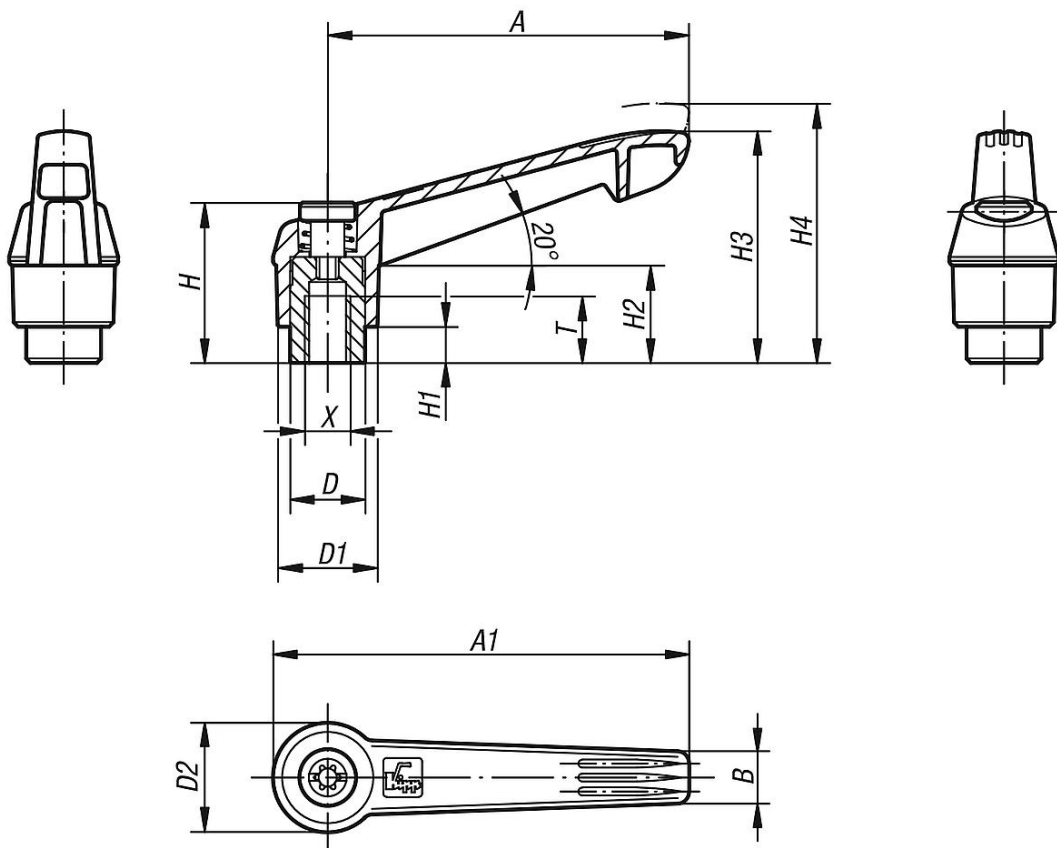

# Clamping levers, plastic with internal thread, threaded insert stainless steel

Item description/product images

---

**Clamping levers, plastic with internal thread, threaded insert stainless steel**

Item description/product images

lift to  
disengage

**Drawings**

**Overview of items**

**Clamping levers with plastic handle, internal thread, metal parts stainless steel**

Order No.	Main colour	Main material	Size	X	T	D	D1	D2	H	H1	H2	H3	H4	A	A1	B	No. of teeth
K0270.1041	black grey RAL 7021	plastic	1	M4	9	10	13	14,5	24,5	4	15	30	33,5	40	47	7,5	16