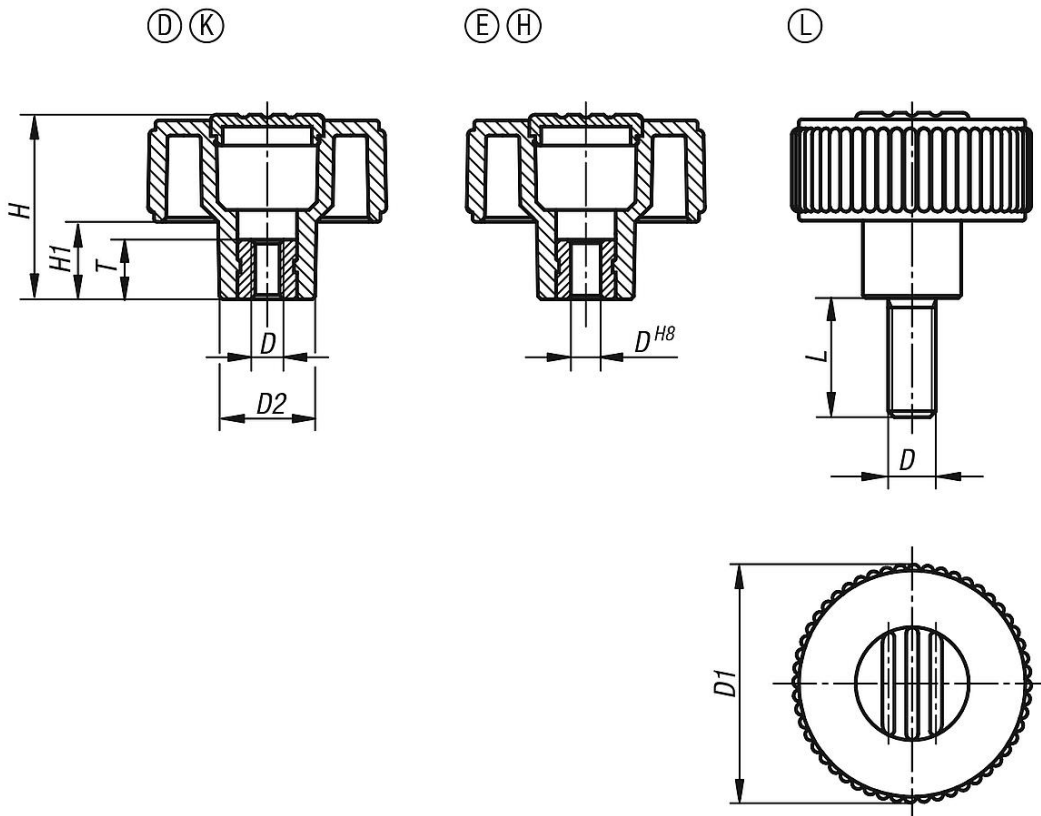

Drawings

Overview of items

Knurled knobs Form D, with tapped bush, without cap