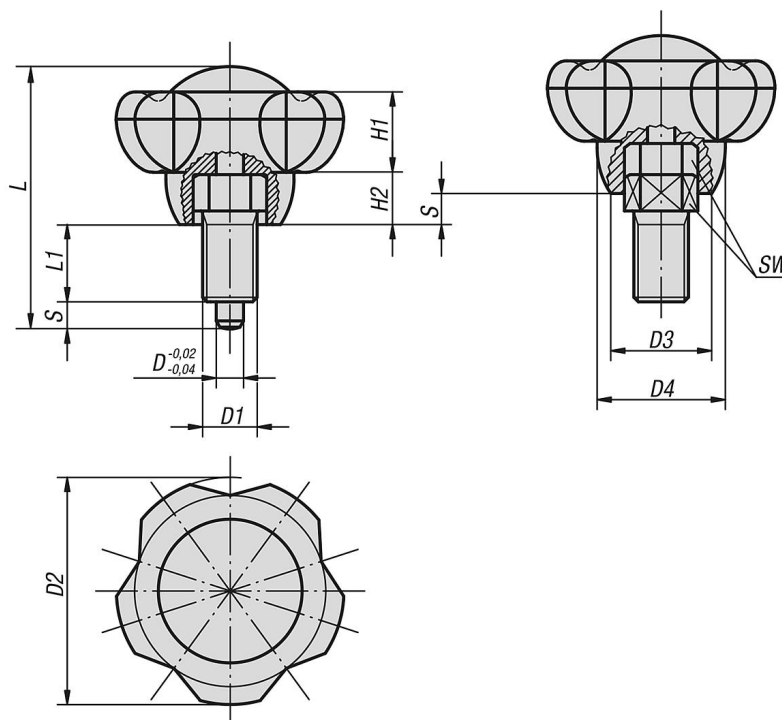

## indexing plungers, steel with plastic five lobe grip

Item description/product images

### Description

**Material:**

Thermoplastic.  
Indexing pin and screw steel 5.8.

**Version:**

Lower grip black-grey.  
Indexing pin and screw black oxidised.  
Indexing pin hardened and ground.

## indexing plungers, steel with plastic five lobe grip

### Drawings