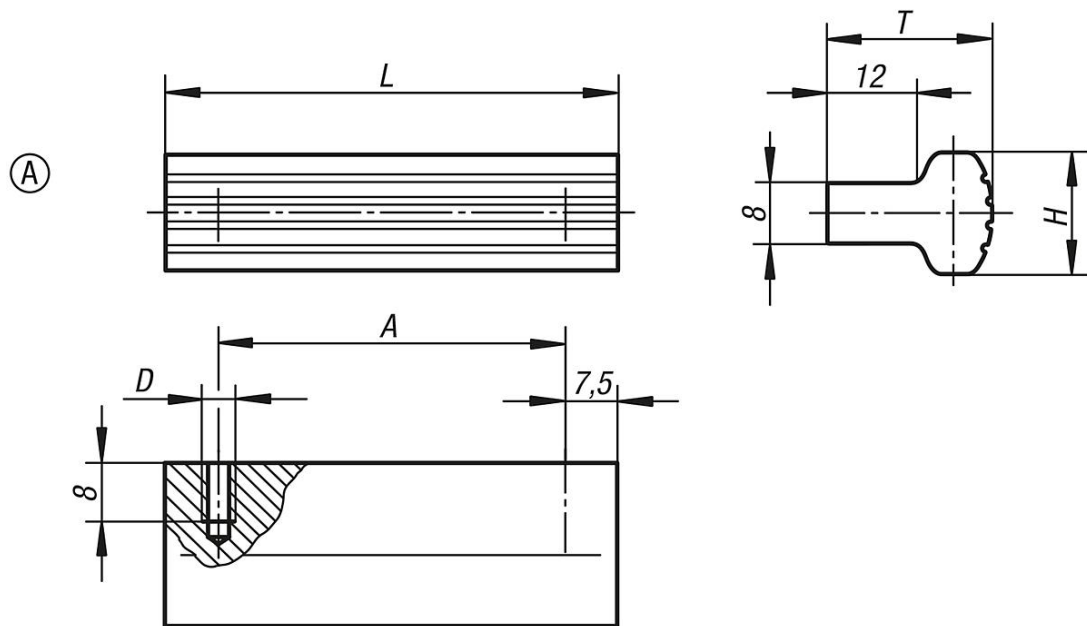

Ledge handles, aluminium, ribbed, T-profile

Item description/product images

Description

Material:

Profile aluminium EN AW-6060

Version:

Profile aluminium vibration ground, matt-finished and natural colour or black anodised.

On request:

Any other lengths.

Drawings

Overview of items

Ledge handles

| Order No. | Main colour | Form | A | D | H | L | T | Load capacity N |
|-------------|------------------|------|-----|----|----|-----|----|-----------------|
| K0232.10301 | natural anodized | A | 30 | M4 | 16 | 45 | 22 | 200 |
| K0232.10302 | black anodised | A | 30 | M4 | 16 | 45 | 22 | 200 |
| K0232.10451 | natural anodized | A | 45 | M4 | 16 | 60 | 22 | 200 |
| K0232.10452 | black anodised | A | 45 | M4 | 16 | 60 | 22 | 200 |
| K0232.10701 | natural anodized | A | 70 | M4 | 16 | 85 | 22 | 200 |
| K0232.10702 | black anodised | A | 70 | M4 | 16 | 85 | 22 | 200 |
| K0232.10901 | natural anodized | A | 90 | M4 | 16 | 105 | 22 | 200 |
| K0232.10902 | black anodised | A | 90 | M4 | 16 | 105 | 22 | 200 |
| K0232.11051 | natural anodized | A | 105 | M4 | 16 | 120 | 22 | 200 |
| K0232.11052 | black anodised | A | 105 | M4 | 16 | 120 | 22 | 200 |