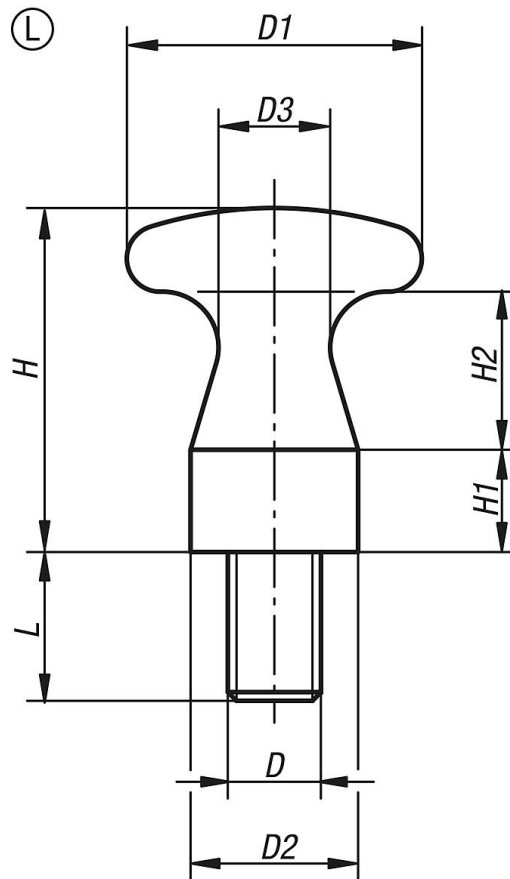

Flat knobs with external thread

Item description/product images

Description

Material:
Steel.

Version:
Black oxidised.

Drawings

Overview of items

Order No.	Form	D	D1	D2	D3	H	H1	H2	L
K0157.06010	L	M6	16	10	6	18	5	9	10
K0157.08014	L	M8	25	14	10	29	9	13	14
K0157.10016	L	M10	32	18	12	37	11	17	16
K0157.12018	L	M12	36	20	13	42	12	20	18