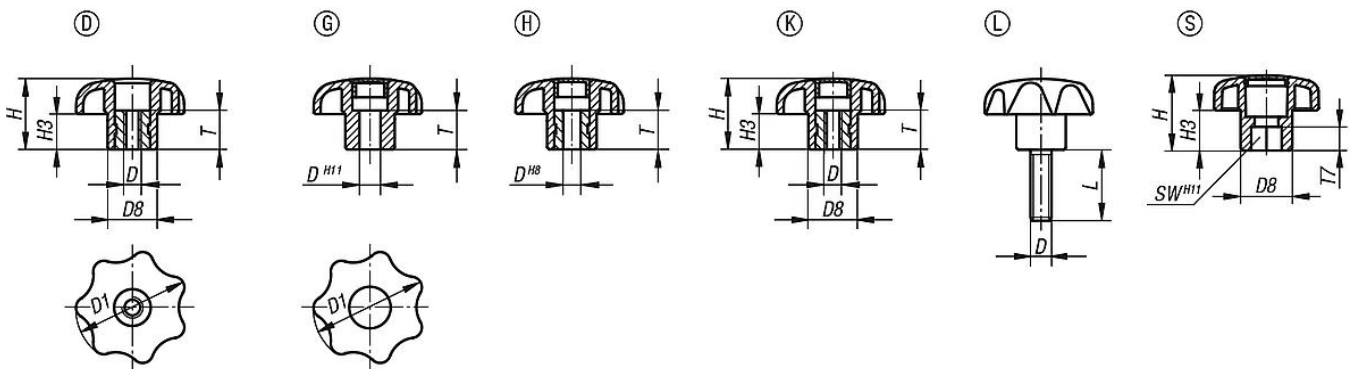

Drawings

Overview of items

Star grips similar to DIN 6336

Order No.	Form	Colour Cap	D	D1	D8	H	H3	L	SW	T	T7
K0155.504	D	-	M4	25	12	16	8	-	-	10	-
K0155.505	D	-	M5	25	12	16	8	-	-	10	-
K0155.5061	D	-	M6	25	12	16	8	-	-	10	-
K0155.5051	D	-	M5	32	14	20	10	-	-	10	-
K0155.506	D	-	M6	32	14	20	10	-	-	10	-
K0155.508	D	-	M8	40	18	25	13	-	-	14	-
K0155.5101	D	-	M10	40	18	25	13	-	-	14	-
K0155.5081	D	-	M8	50	22	32	17	-	-	14	-
K0155.510	D	-	M10	50	22	32	17	-	-	14	-
K0155.5121	D	-	M12	50	22	32	17	-	-	18	-
K0155.5102	D	-	M10	63	26	40	21	-	-	14	-
K0155.512	D	-	M12	63	26	40	21	-	-	18	-
K0155.516	D	-	M16	63	26	40	21	-	-	18	-
K0155.305	G	jet black	5	25	12	16	8	-	-	10	-
K0155.3055	G	light grey RAL 7035	5	25	12	16	8	-	-	10	-
K0155.3056	G	traffic red RAL 3020	5	25	12	16	8	-	-	10	-