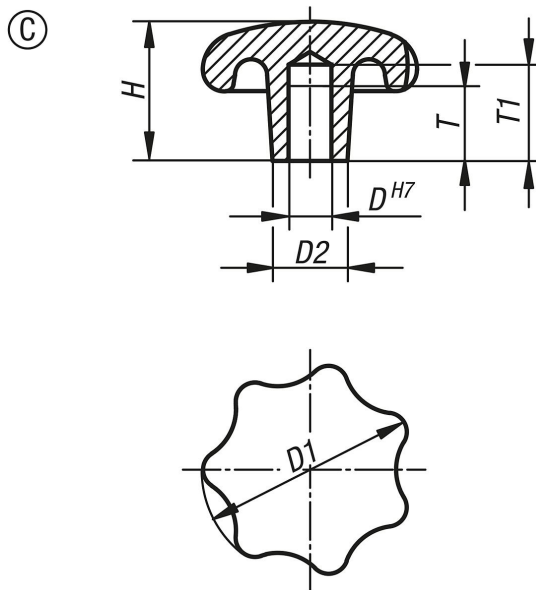

**Star grips DIN 6336, grey cast iron, Form C, blind hole**

Item description/product images

**Description**

**Material:**  
Grey cast iron GJL 200.

**Version:**  
Vibratory ground.  
Bright.

**On request:**  
Grips with a plastic coating.

**Drawings**

**Overview of items**

Order No.	Form	Surface finish body	D	D1	D2	H	T	T1
K0151.306	C	tumbled	6	32	12	20	12	15
K0151.308	C	tumbled	8	40	14	25	15	18
K0151.310	C	tumbled	10	50	18	32	18	21
K0151.312	C	tumbled	12	63	20	40	22	25
K0151.316	C	tumbled	16	80	25	50	28	32