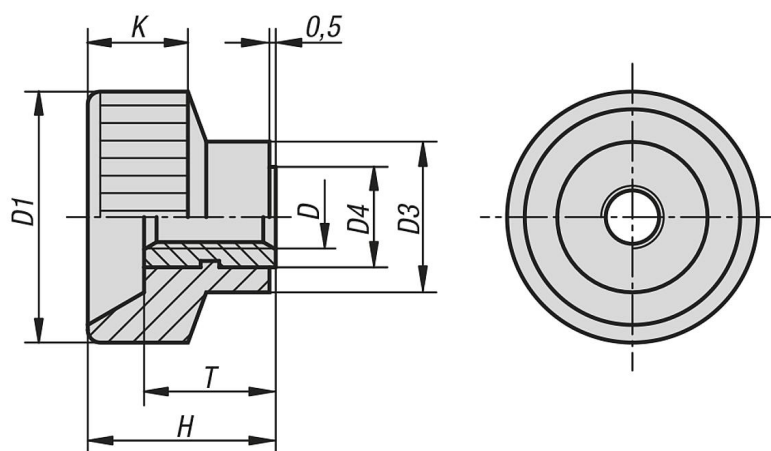

Knurled nuts plastic

Item description/product images

Description

Material:

Black thermoset PF 31.
Tapped bush brass.

Version:

Tapped bush nickel-plated.

Drawings

Overview of items

Knurled nuts plastic

| Order No. | D | D1 | D3 | D4 | H | K | T |
|-----------|-----|----|----|----|----|----|----|
| K0138.04 | M4 | 18 | 10 | 7 | 13 | 8 | 9 |
| K0138.05 | M5 | 20 | 12 | 8 | 14 | 8 | 10 |
| K0138.06 | M6 | 24 | 13 | 9 | 16 | 9 | 10 |
| K0138.08 | M8 | 30 | 15 | 11 | 18 | 11 | 11 |
| K0138.10 | M10 | 35 | 18 | 14 | 19 | 12 | 11 |