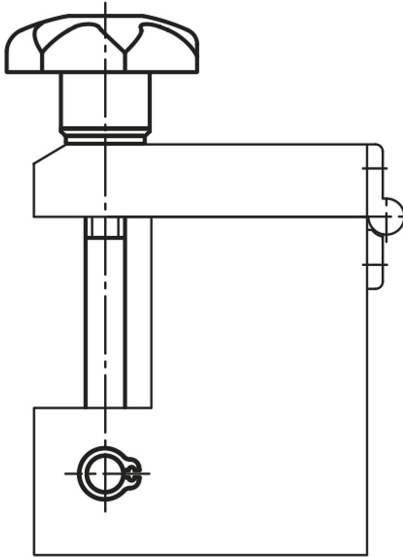

## Swing screws

### Item description/product images

#### Material:

Star grip thermoplastic.  
 Bush steel.  
 Washer steel 140 HV.  
 Eye bolt steel grade 8.8.  
 Hinge pin steel 1.1181.