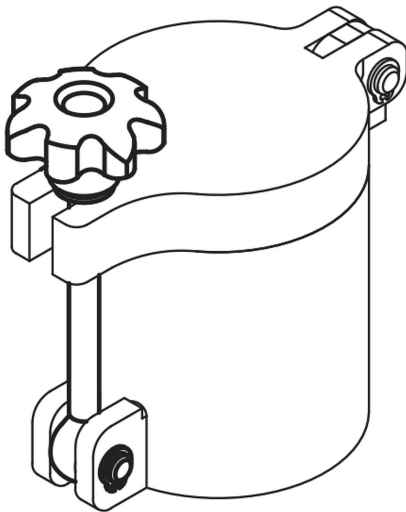

## Swing screws

### Item description/product images

#### Material:

Star grip thermoplastic.  
 Bush steel.  
 Washer steel 140 HV.  
 Eye bolt steel grade 8.8.  
 Hinge pin steel 1.1181.

#### Version:

Star grip black.  
 Bush trivalent blue passivated  
 Washer bright.  
 Eye bolt black oxidised.  
 Hinge pins tempered, ground and bright.