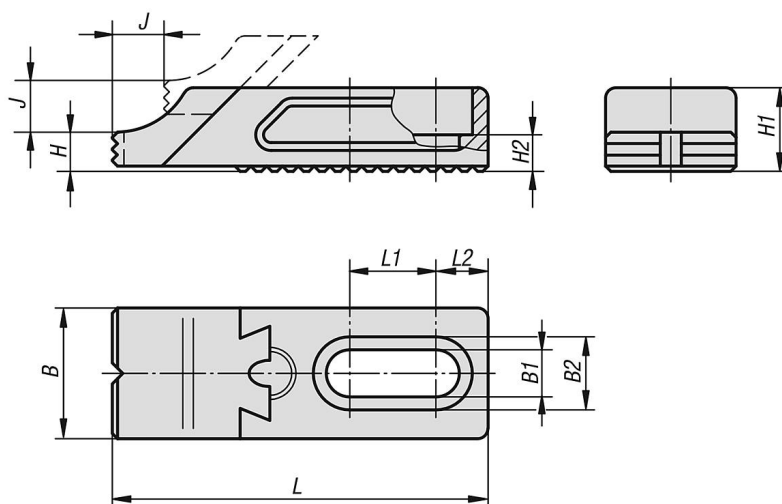

Toe clamps stepped

Item description/product images

Description

Material:
Carbon steel.

Version:
Body black oxidised.
Jaw plate tempered and black oxidised.
The clamping face of the jaw plate is serrated.

Note:
The adjustable toe clamp is used together with the rack plate CL.

Drawings

Overview of items

Toe clamps, stepped

Order No.	B	B1	B2	H	H1	H2	J	L	L1	L2	F1 kN	M1 Nm
K0853.92008016	25	8,5	14	7,5	16	7	7	72	16,5	10	3,6	6,5
K0853.92012022	35	13	20	10	22	9	12	105	26,5	13,5	7,4	19
K0853.92016030	40	17	26	14	30	13	14	137	30	17,5	11,7	32