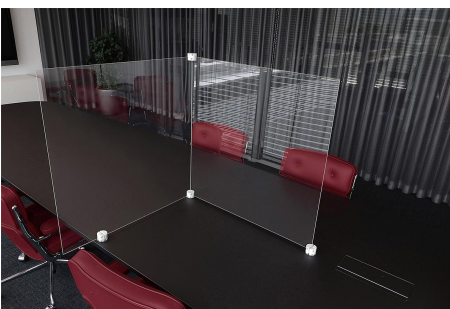

Application:

Catering / hotels / restaurants

Office desks / meeting rooms

Counters / communication areas

Schools / libraries