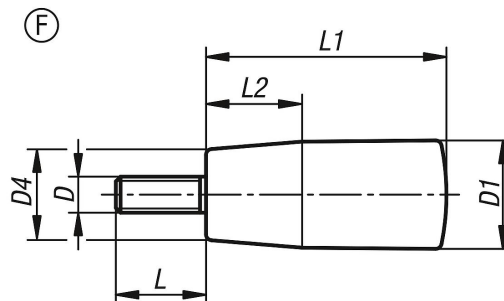

### Description

**Material:**

Black thermoset PF 31.

Screw electro zinc-plated steel.

**Version:**

High-gloss polished.

**On request:**

Other colours.

### Drawings