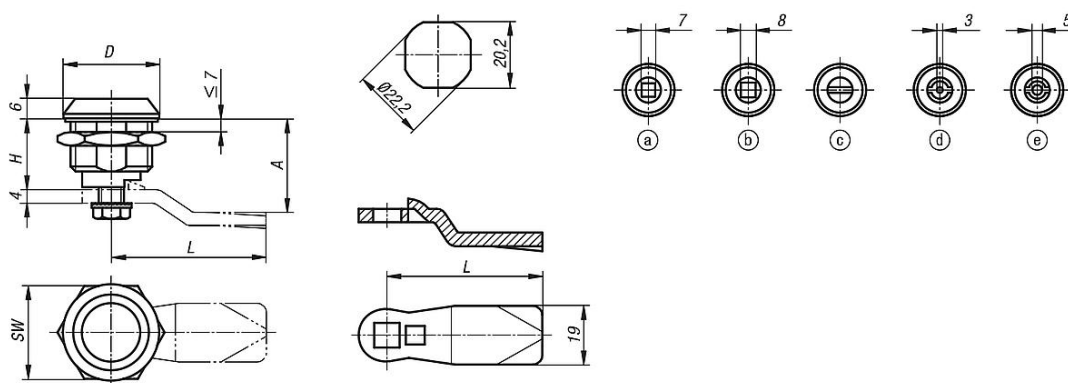

Note:

Quarter-turn lock with spring-loaded tongue. Right or left deployment. The lock can be installed pre-assembled. The fastening nut is an earthing nut with teeth one side.

Vibration-proof (except plastic version), a catch prevents independent opening.
Water and dust tight according to IP65.

Please order the desired tongue type separately. Every tongue can be combined with every housing.

Accessory:

Key K0535

Drawing reference:

Actuation:

- a) square 7 mm
- b) square 8 mm
- c) slot
- d) double lug 3 mm
- e) double lug 5 mm

Drawings

Overview of items

Quarter-turn locks

| Order No. | Main material | D | Actuation | SW | H |
|-------------|---------------|----|-------------|----|------|
| K0522.17181 | zinc | 30 | square 7 mm | 27 | 18,5 |
| K0522.18181 | zinc | 30 | square 8 mm | 27 | 18,5 |

Quarter-turn locks

Overview of items

| Order No. | Main material | D | Actuation | SW | H |
|-------------|---------------|----|-----------------|----|------|
| K0522.20181 | zinc | 30 | slot | 27 | 18,5 |
| K0522.43181 | zinc | 30 | double lug 3 mm | 27 | 18,5 |
| K0522.45181 | zinc | 30 | double lug 5 mm | 27 | 18,5 |
| K0522.20185 | plastic | 28 | slot | 27 | 18,5 |
| K0522.43185 | plastic | 28 | double lug 3 mm | 27 | 18,5 |
| K0522.45185 | plastic | 28 | double lug 5 mm | 27 | 18,5 |