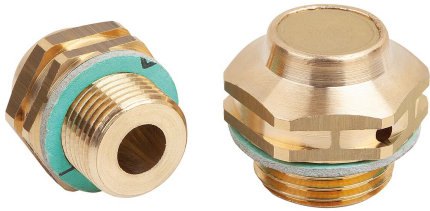

Vent screws brass

Item description/product images

Description

Material:

Housing and cap brass.

Air filter electro zinc-plated steel wire mesh.

Version:

Air filter mesh 50 - 60 μm .

Flat seal asbestos-free.

Drawing reference:

- 1) flat seal
- 2) vent hole 2x
- 3) air filter
- 4) cap

Drawings

Overview of items

Vent screws brass

Order No.	D	D1	L	L1	SW
K0460.20014	20	G1/4	24,5	7,5	18
K0460.24038	24,5	G3/8	24,5	8,5	22
K0460.30012	30	G1/2	24,5	8,5	27