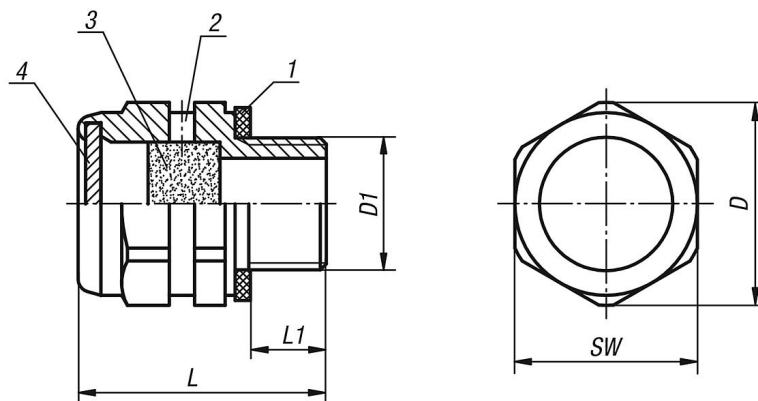

Vent screws brass

Item description/product images

Description

Material:

Housing and cap brass.

Air filter electro zinc-plated steel wire mesh.

Version:

Air filter mesh 50 - 60 μm .

Flat seal asbestos-free.

Drawing reference:

- 1) flat seal
- 2) vent hole 2x
- 3) air filter
- 4) cap

Drawings

Overview of items

Vent screws brass

Order No.	D	D1	L	L1	SW
K0460.20014	20	G1/4	24,5	7,5	18
K0460.24038	24,5	G3/8	24,5	8,5	22
K0460.30012	30	G1/2	24,5	8,5	27